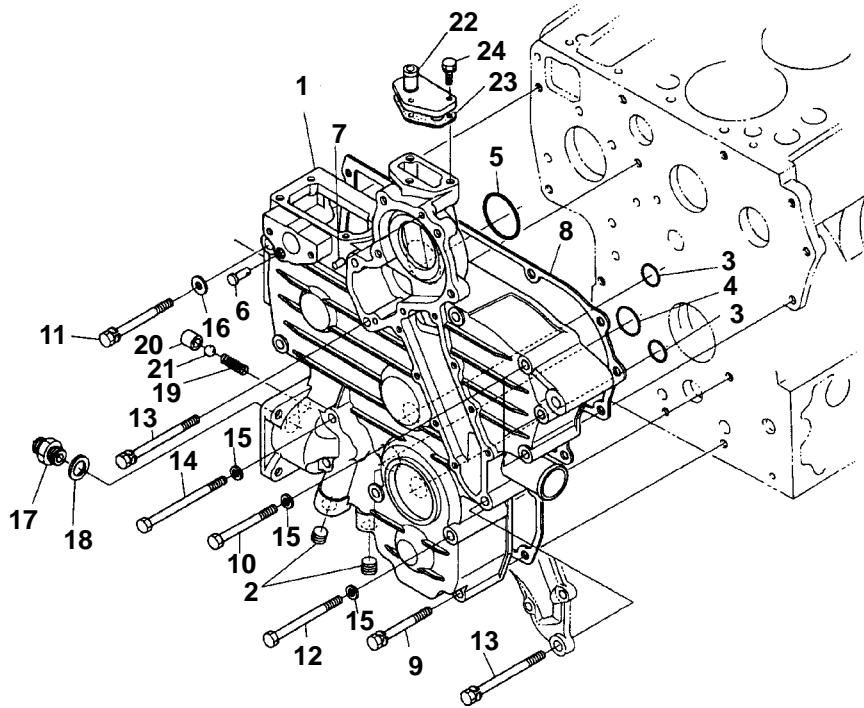

4. GEAR CASE

Item	Part Number	Description	Qty
1	25-39050-00	Gear Case Cover, Assembly - Includes:	1
2	25-39051-00	Plug, Gear Case	2
3	25-37142-00	O-Ring	2
4	25-39363-00	O-Ring	1
5	25-37143-00	O-Ring	1
6	25-37144-00	Pin, Start Spring	1
7	25-37695-00	Pin, Straight	2
8	25-39054-00	Gasket, Gear Case	1
9	25-37146-00	Bolt	2
10	25-37665-00	Bolt	5
11	25-15302-00	Bolt	1
12	25-37147-00	Bolt	2
13	25-37148-00	Bolt, M8 X 87 MM Long - Grade 7	3
14	25-37149-00	Bolt	2
15	25-35687-00	Washer, Spring	9
16	25-35531-00	Washer, Plain	1
17	25-39059-00	Adapter, Oil Filter Nipple	1
18	25-37151-00	Gasket, Steel O-Ring	1
19	25-37152-00	Spring, Oil PSI Regulator	1
20	25-39066-00	Seat, Oil PSI Regulator Valve	1
21	25-37154-00	Ball, Oil PSI Regulator	1
22	25-37155-00	Flange, Water Return	1
23	25-37156-00	Gasket, Water Return Flange	1
24	25-35678-00	Bolt	3