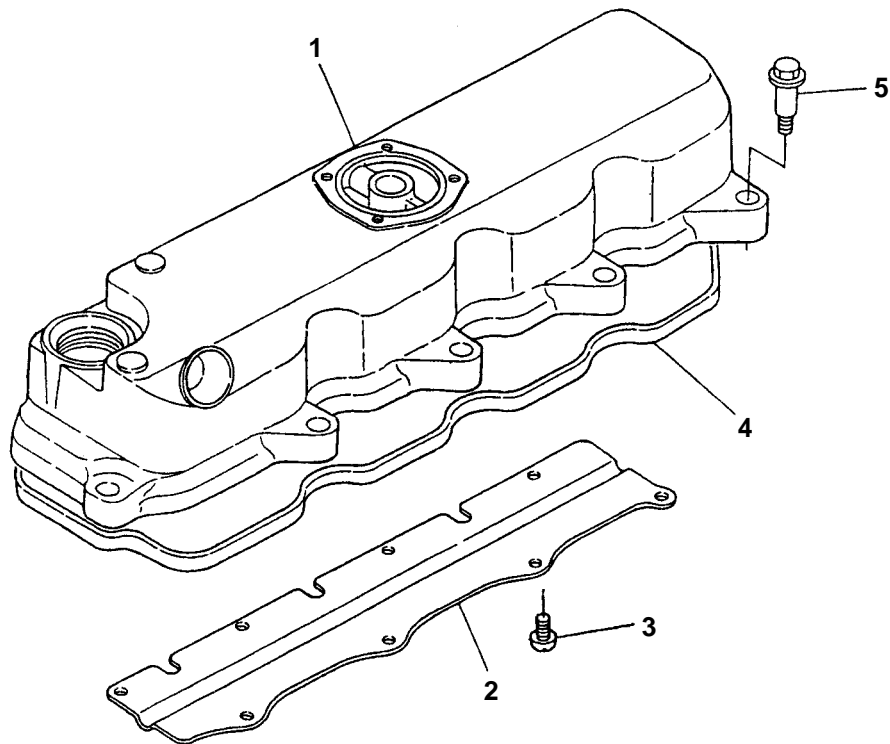

5. VALVE COVER

Item	Part Number	Description	Qty
1	25-38769-00	Valve Cover	1
2	25-38712-00	Shield, Breather	1
3	25-36197-00	Screw	8
4	25-38713-00	Gasket, Valve Cover	1
5	25-38714-00	Bolt	10