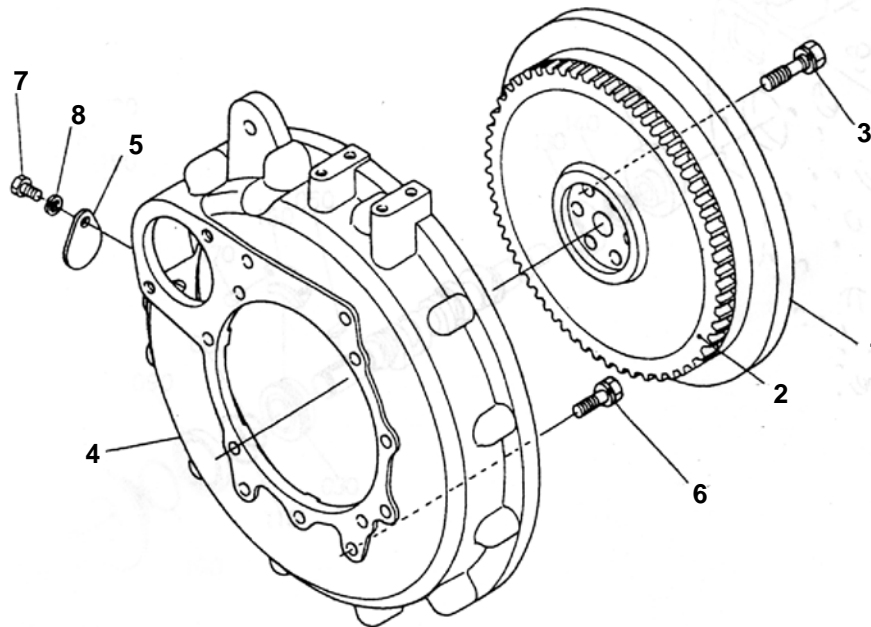

13. FLYWHEEL

Item	Part Number	Description	Qty
1	25-39126-00	Flywheel Assembly, Prior To S/N 8A0001 - Includes:	1
	25-39540-00	Flywheel Assembly, Beginning With S/N 8A0001 - Includes:	
2	25-39125-01	Gear, Ring (Flywheel)	1
3	25-37421-01	Bolt, Flywheel, Used With P/N 25-39126-00	6
	25-39533-00	Bolt, Flywheel, Used With P/N 25-39596-00SV	
4	25-39293-00	Housing, Flywheel	1
5	25-39000-00	Cover	1
6	25-39001-00	Bolt	11
7	25-37425-00	Bolt	1
8	25-35687-00	Washer, Spring	1