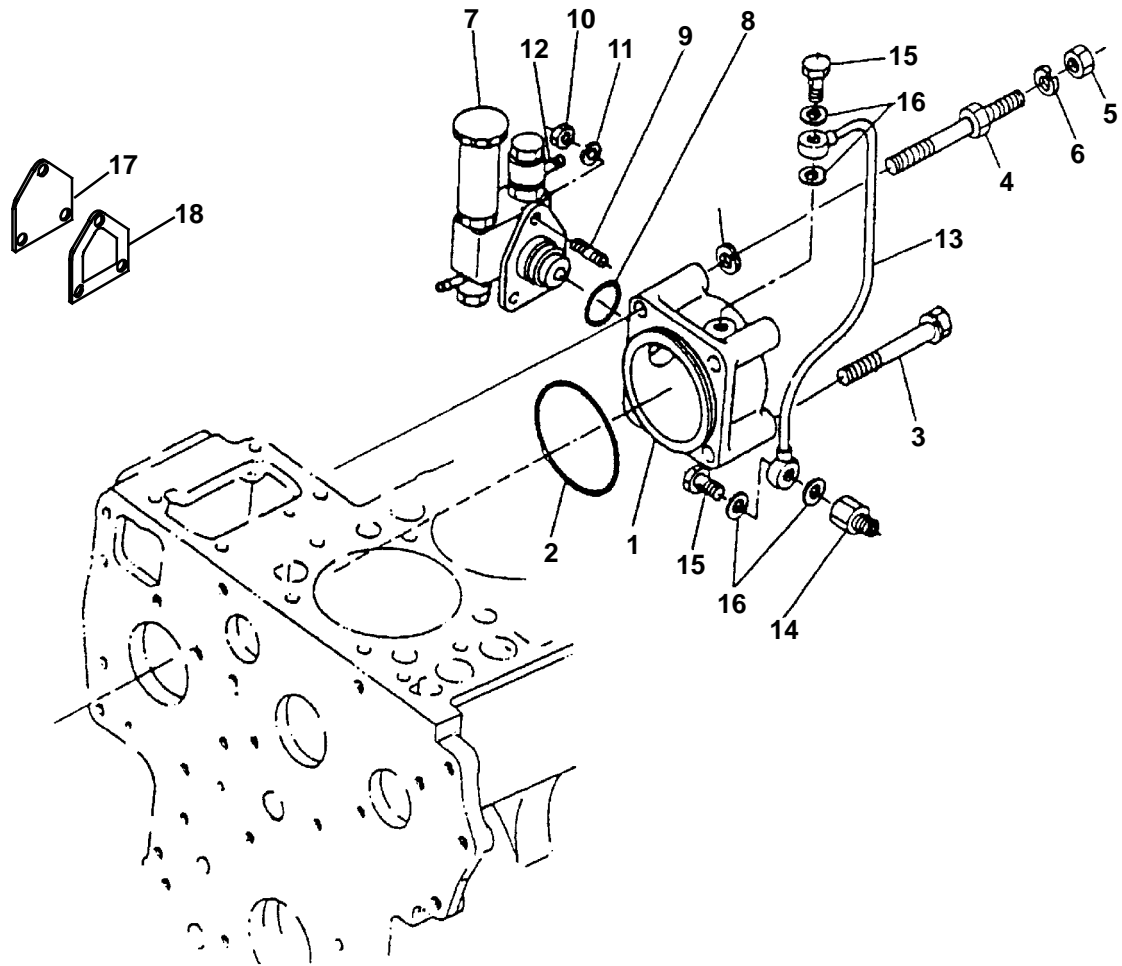

21. FUEL PUMP

Item	Part Number	Description	Qty
1	25-38663-00	Holder, Fuel Lift Pump	1
2	25-38664-00	O-Ring	1
3	25-37449-00	Bolt	2
4	25-38662-00	Stud	2
5	25-37681-00	Nut, M10	2
6	25-37690-00	Washer, M10	4
7	25-38666-00	Pump Assembly, Fuel Lift	1
8	25-38667-00	O-Ring	1
9	25-36715-00	Stud	3
10	25-35684-00	Nut, M6	3
11	25-35692-00	Washer, Spring, M6	3
12	25-37594-00	Banjo, Fitting	2
13	25-38668-00	Pipe, Oil Feed Lift Pump	1
14	25-38669-00	Fitting	1
15	25-38670-00	Bolt, Banjo	2
16	25-35136-05	Gasket, Copper O-Ring	4
17	25-38673-00	Cover, Fuel Pump (USED WHEN ITEM 7 IS NOT USED)	1
18	25-38674-00	Gasket, Fuel Pump (USED WHEN ITEM 7 IS NOT USED)	1