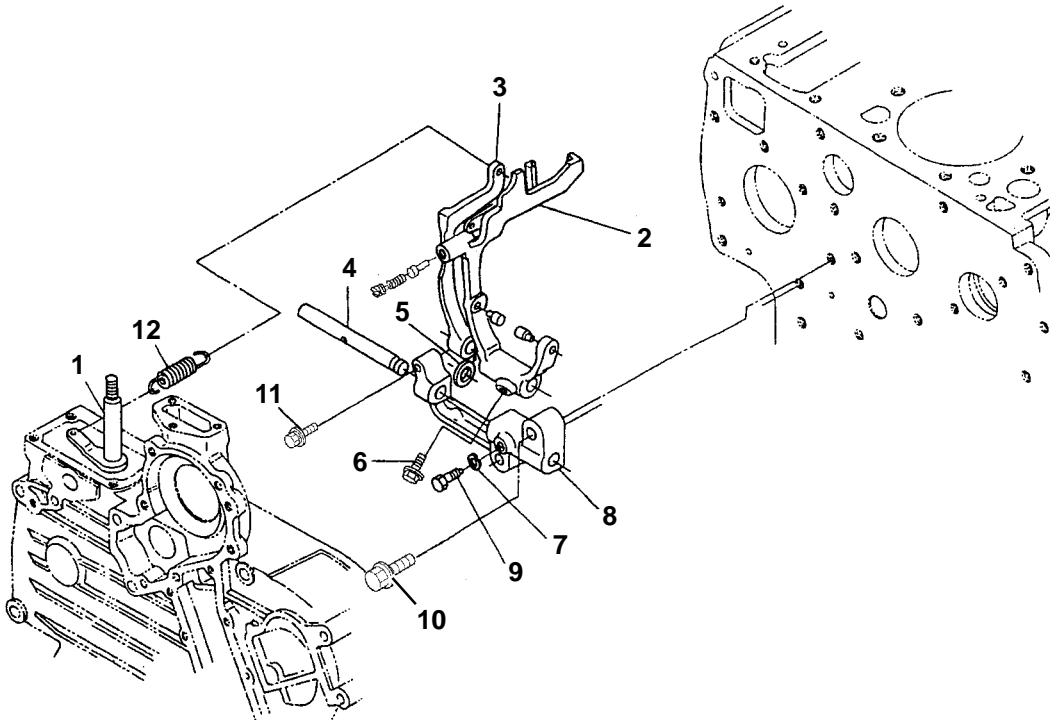

## 18. GOVERNOR

Item	Part Number	Description	Qty
1	25-39269-00	Lever Assembly, Governor	1
2	25-39340-00	Fork Lever Assembly, (26-00119-00, 26-0119-01 Engines)	1
	25-39369-00	Fork Lever Assembly, (26-00119-02 Engine)	
3	25-39103-00	Fork Lever	1
4	25-39272-00	Shaft, Fork Lever	1
5	25-39213-00	Washer, Plain	1
6	25-39273-00	Bolt, Flange	1
7	25-35692-00	Washer, Spring	1
8	25-39274-00	Holder, Fork Lever	1
9	25-35354-00	Bolt	1
10	25-39394-00	Bolt, Flange	2
11	25-39395-00	Bolt	1
12	25-39275-00	Spring	1