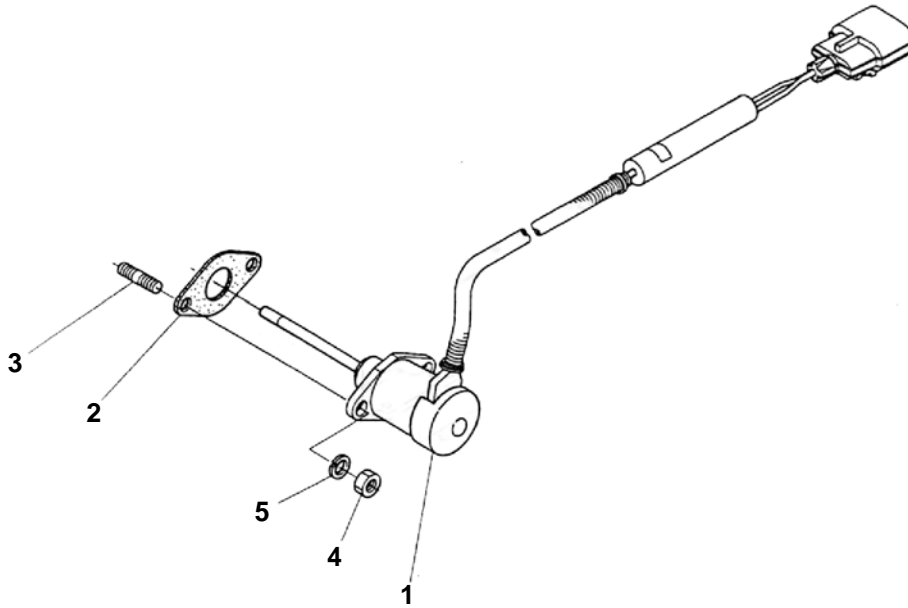

16. STOP SOLENOID

Item	Part Number	Description	Qty
1	25-38109-05SV	Solenoid, 12 VDC - Includes:	1
2	25-39171-00	Gasket, Fuel Solenoid	1
3	25-37672-00	Stud, M6	2
4	25-35684-00	Nut, M6	2
5	25-35692-00	Washer, Spring, M6	2