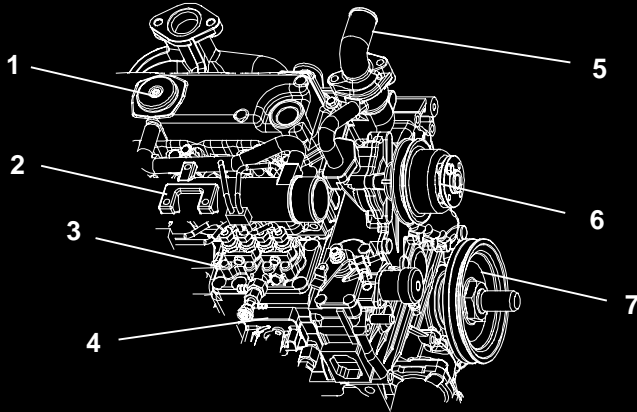

**Carrier** Diesel Engine

SERVICE PARTS LIST  
for  
**V2203-DI (26-00119)**  
Non-Electronic Speed Control  
Tier 2  
Starting With S/N 3Y0015

**TRANSICOLD**

# **SERVICE PARTS LIST**