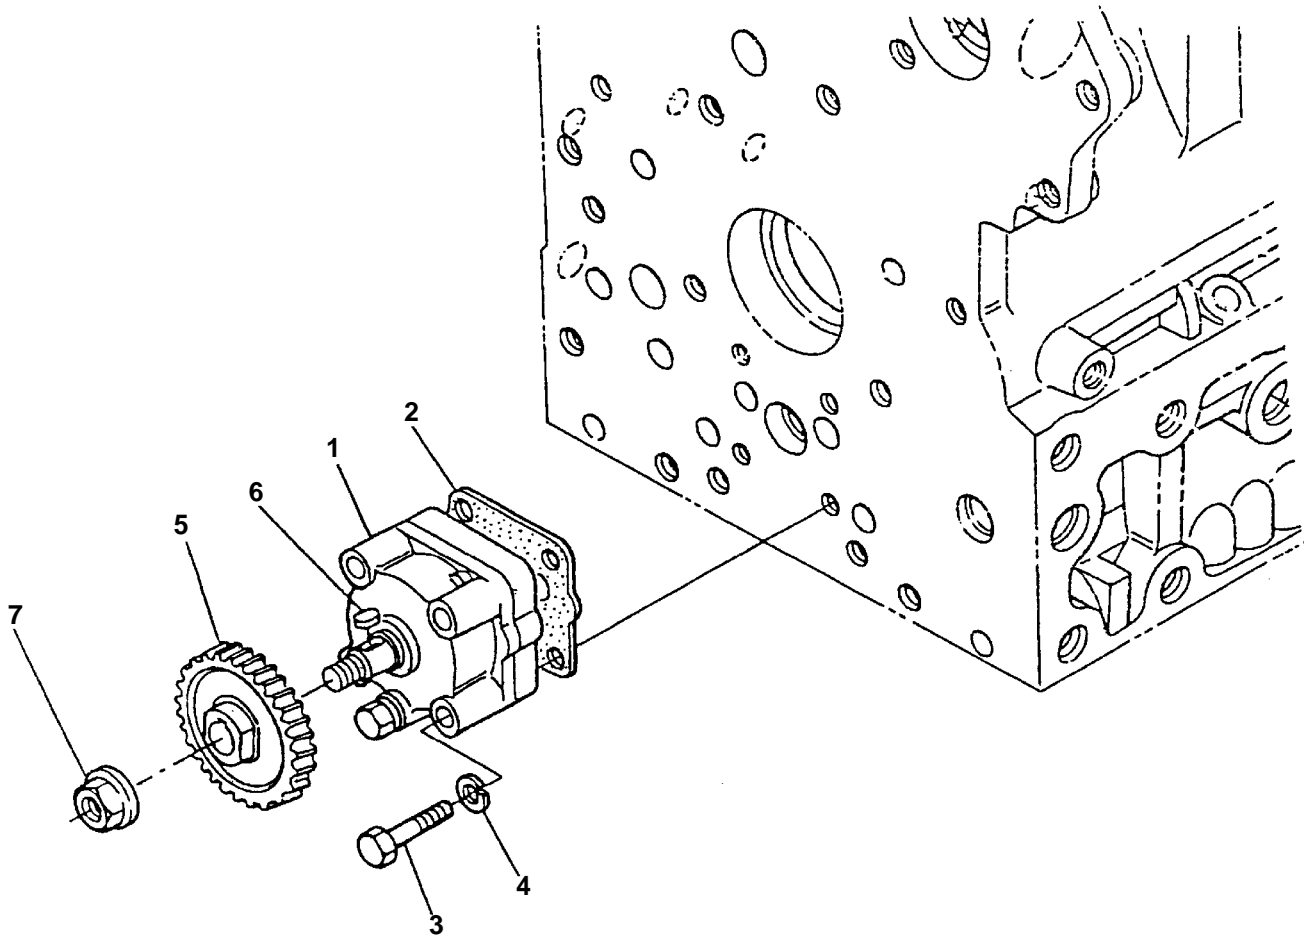

8. OIL PUMP

Item	Part Number	Description	Qty
1	25-37040-00	Pump, Oil	1
2	25-37041-00	Gasket, Oil Pump	1
3	25-37042-00	Bolt	4
4	25-35692-00	Washer, Spring, M6	4
5	25-37043-00	Gear, Oil Pump Drive	1
6	25-37044-00	Key, Feather	1
7	25-37045-00	Nut, Flange	1