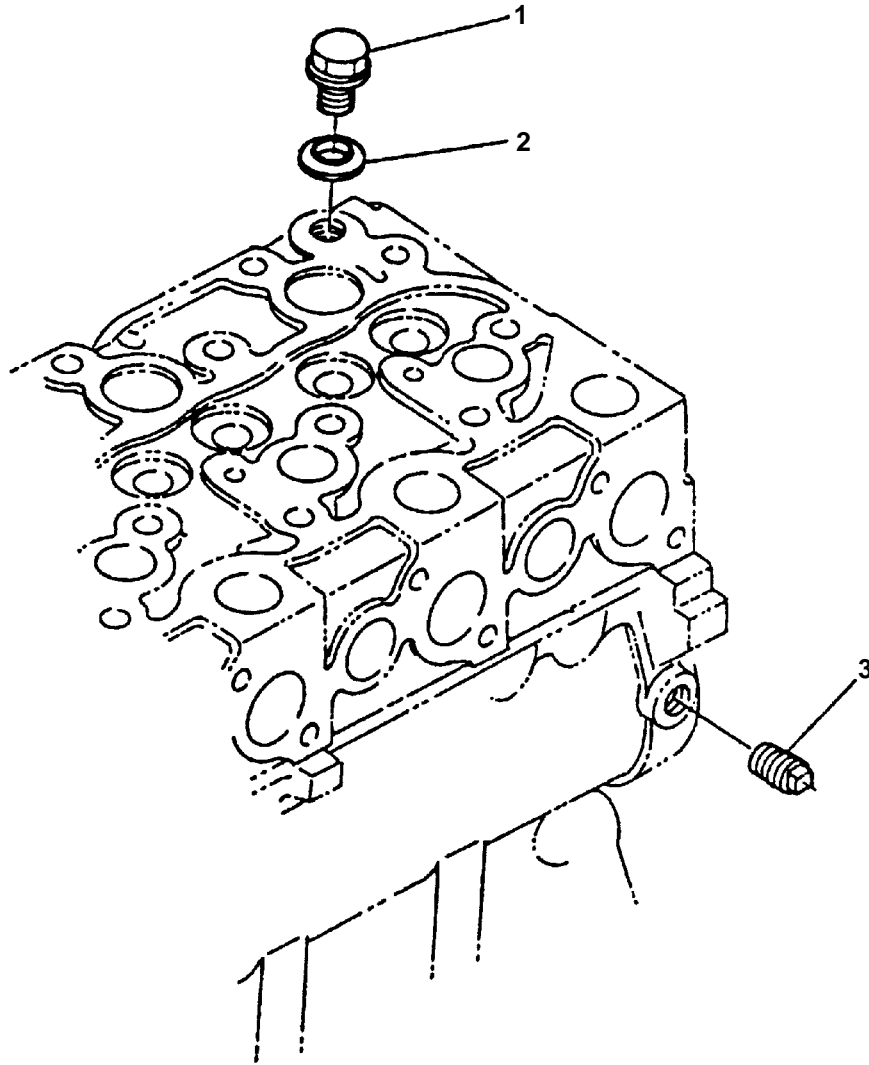

26. PLUG

Item	Part Number	Description	Qty
1	25-38052-00	Plug	1
2	25-38053-00	Washer, With Rubber	1
3	25-37049-00	Plug	1