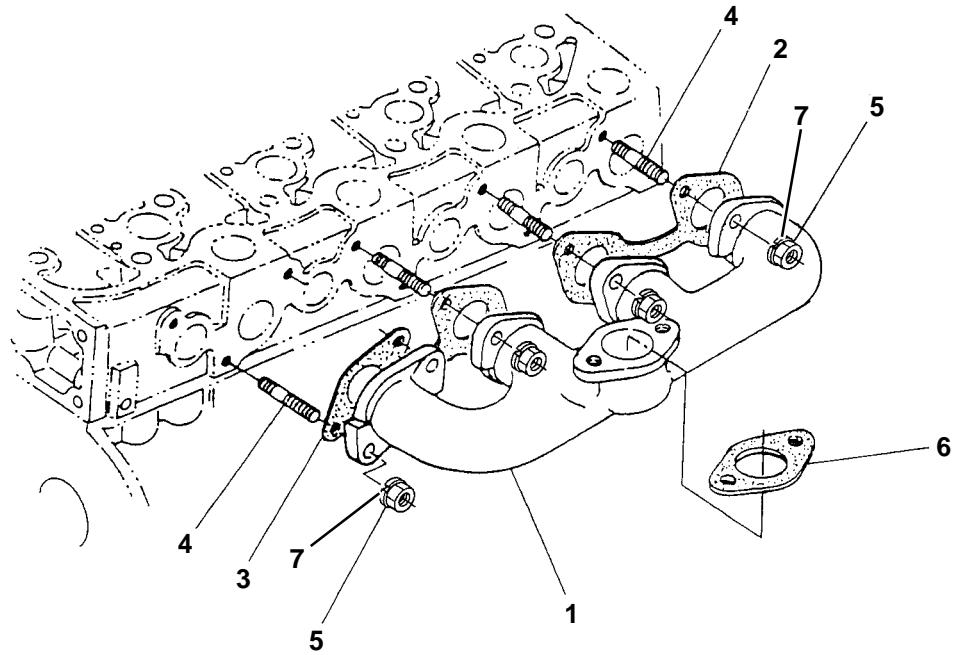

32. EXHAUST MANIFOLD

Item	Part Number	Description	Qty
1	25-39335-00	Manifold, Exhaust	1
2	25-39336-00	Gasket, Exhaust Manifold	1
3	25-39337-00	Gasket, Exhaust Manifold	1
4	25-37237-00	Stud	8
5	25-35685-00	Nut, Hex M8	8
6	25-37238-00	Gasket, Muffler Flange	1
7	25-35687-00	Washer, Spring	8