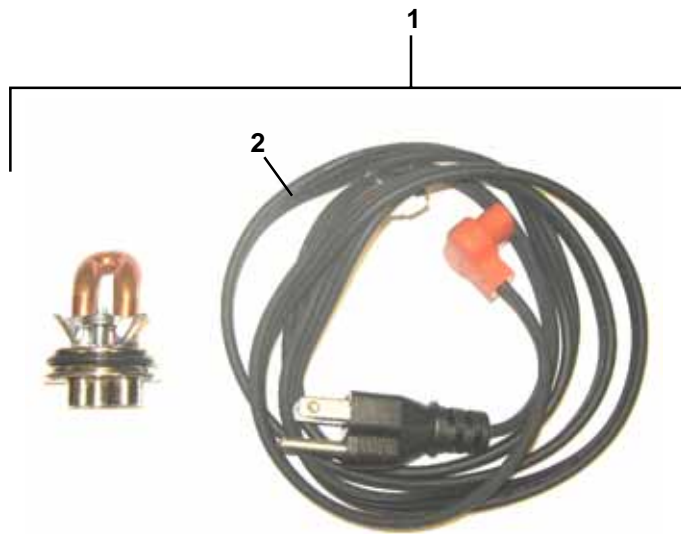

34. ACCESSORIES AND SERVICE PARTS

Item	Part Number	Description	Qty
1	25-38774-00	Heater, Engine Block - Includes:	1
2	25-38774-01	Extension Cord, Engine Block Heater (60" Long)	1