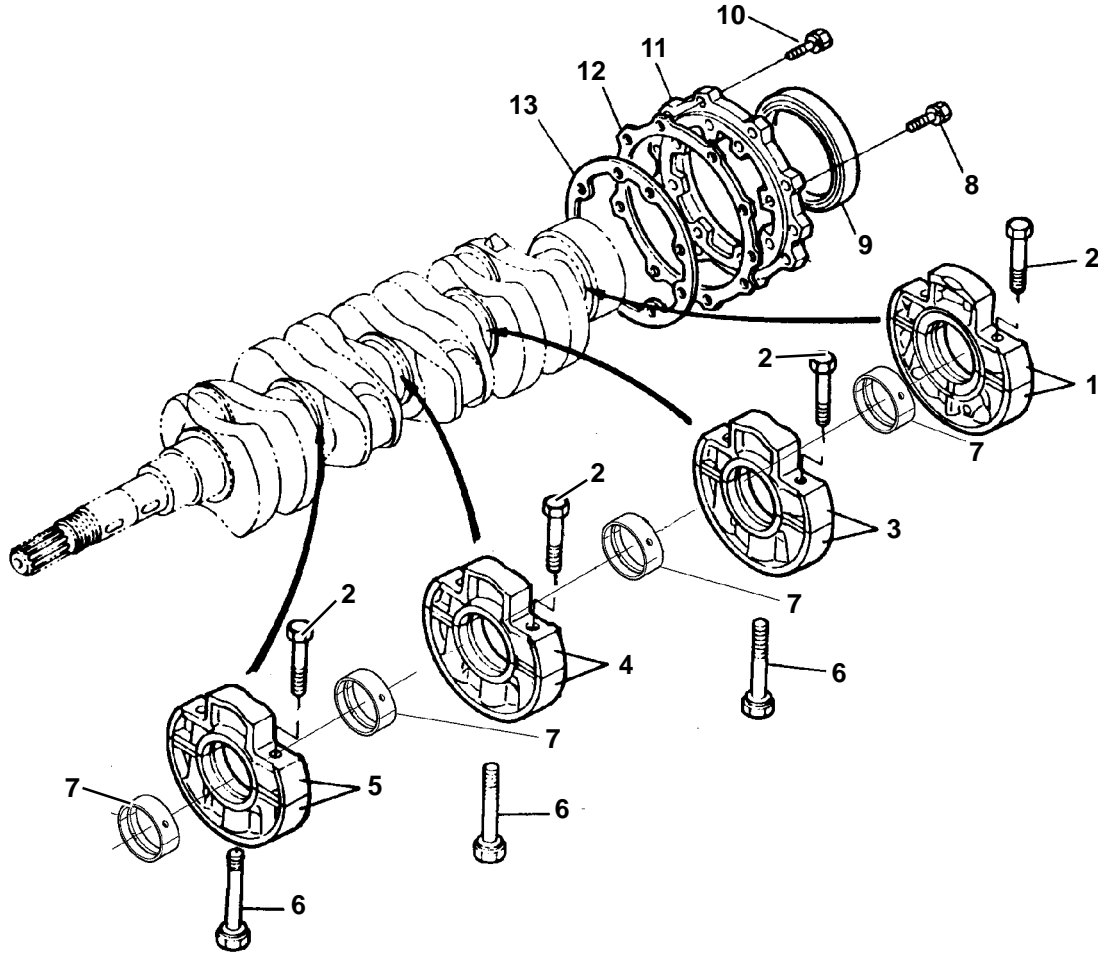

10. MAIN BEARING CASE

Item	Part Number	Description	Qty
1	25-39371-00	Case, Main Bearing, #4 - Includes:	1
2	25-39372-00	Bolt, Main Bearing Case	2
3	25-39375-00	Case, Main Bearing, #3 - Includes:	1
2	25-39372-00	Bolt, Main Bearing Case	2
4	25-39374-00	Case, Main Bearing, #2 - Includes:	1
2	25-39372-00	Bolt, Main Bearing Case	2
5	25-39373-00	Case, Main Bearing, #1 - Includes:	1
2	25-39372-00	Bolt, Main Bearing Case	2
6	25-37191-01	Bolt, Bearing Case	3
7	25-39378-00	Bearing, Main STD (Single Pack)	4
	25-39379-00	Bearing, Main 0.2MM (Single Pack)	4
	25-39380-00	Bearing, Main 0.4MM (Single Pack)	4
8	25-38718-00	Bolt, M8-1.25 x 28MM	8
9	25-37198-00	Seal, Rear Oil	1
10	25-37660-00	Bolt	8
11	25-39377-00	Cover, Bearing Case	1
12	25-38717-00	Gasket, Case Cover	1
13	25-39376-00	Gasket, Bearing Case	1