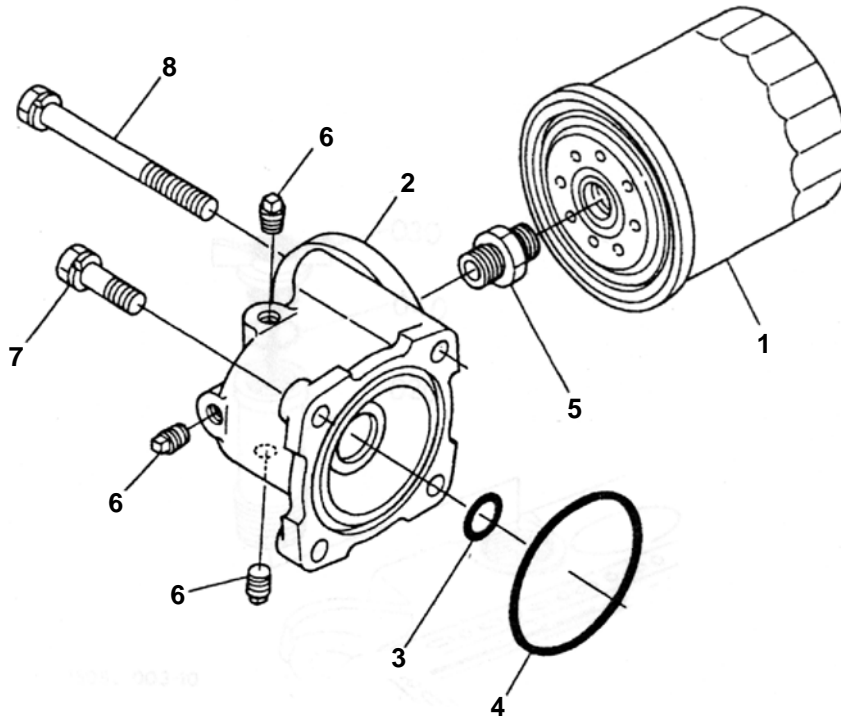

6. OIL FILTER

Item	Part Number	Description	Qty
1	30-00463-00	Cartridge, Oil Filter (ESI)	1
2	25-39123-00	Adapter, Oil Filter Housing	1
3	25-39056-00	O-Ring	1
4	25-39057-00	O-Ring	1
5	25-39321-00	Adapter, Oil Filter Nipple	1
6	25-36683-00	Plug	3
7	25-38718-00	Bolt, M8-1.25 x 28MM	2
8	25-37148-00	Bolt, M8 X 87 MM Long, Grade 7	2