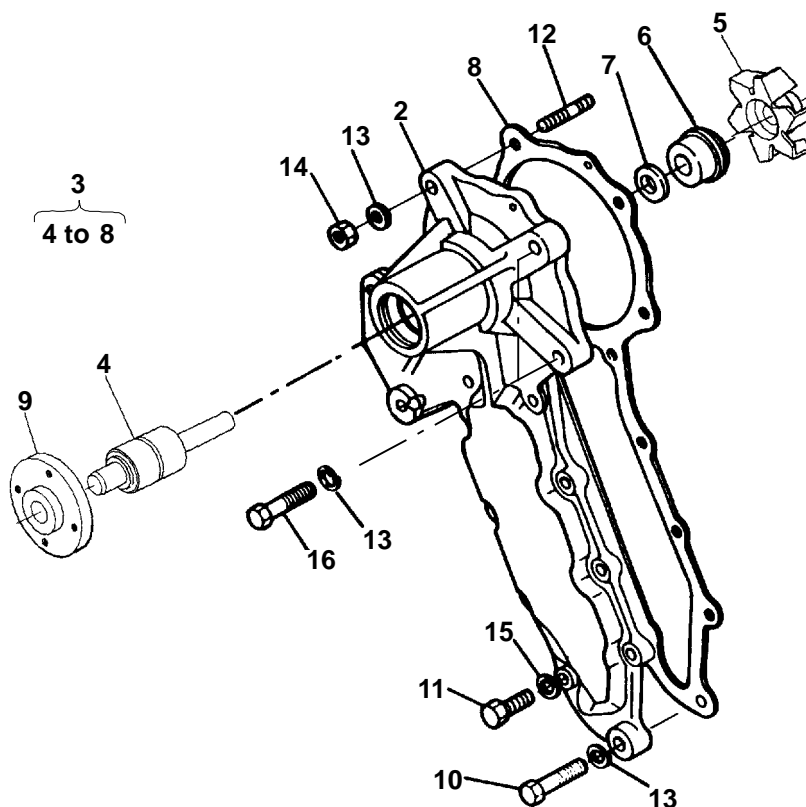

28. WATER PUMP

Item	Part Number	Description	Qty
1	25-37581-10	Pump Assembly, Water - Includes:	1
2	NSS	Body, Water Pump	1
3	25-37580-20	Kit, Water Pump - Includes:	1
4	NSS	Shaft, Water Pump	1
5	NSS	Impeller, Water Pump	1
6	NSS	Seal, Water Pump	1
7	NSS	Slinger	1
8	25-37574-00	Gasket, Water Pump	1
9	25-37580-05	Flange, Water Pump	1
10	25-37148-00	Bolt, M8 X 87 MM Long - Grade 7	3
11	25-39084-00	Bolt, M6-1.00 x 18MM	8
12	25-37671-00	Stud	2
13	25-35687-00	Washer, Spring	7
14	25-35685-00	Nut, Hex M8	2
15	25-35692-00	Washer, Spring, M6	8
16	25-38718-00	Bolt, M8-1.25 x 28MM	2