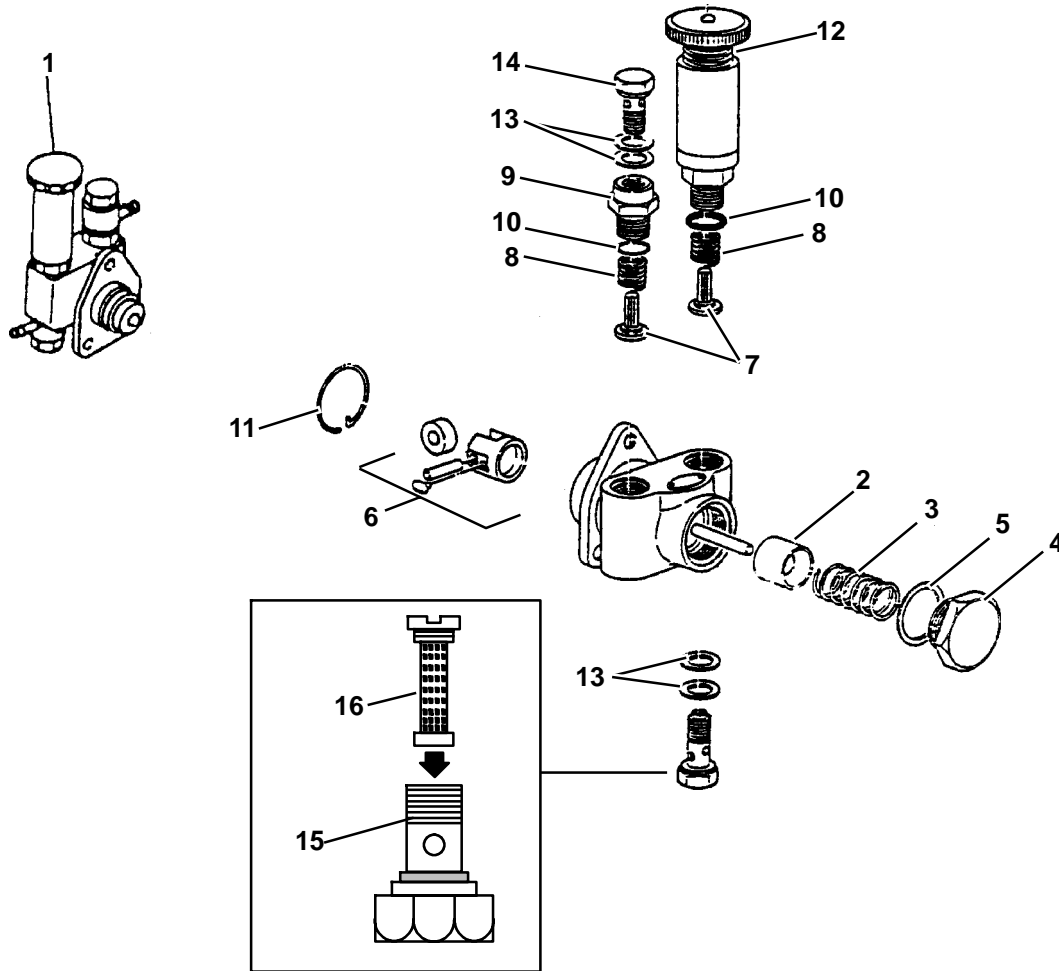

22. FUEL PUMP ASSEMBLY

Item	Part Number	Description	Qty
1	25-38666-00	Pump Assembly, Fuel Lift - Includes:	1
2	25-38666-01	Piston, Fuel Pump	1
3	25-38666-02	Spring, Fuel Pump	1
4	25-38666-03	Plug, Fuel Pump	1
5	25-38666-04	Gasket, Copper O-Ring	1
6	25-38666-05	Tappet Assembly	1
7	29-50052-50	Valve, Fuel Pump	2
8	25-38666-07	Spring, Pump Valve	2
9	25-38666-08	Adapter	1
10	25-38666-09	O-Ring	2
11	25-38666-10	Cir-Clip	1
12	25-38666-11	Pump, Hand Priming	1
13	25-38666-13	Gasket, Copper O-Ring	4
14	25-38666-14	Bolt, Banjo	1
15	25-38666-12	Bolt, Eye Joint - Includes:	1
16	25-38666-16	Filter (Brass)	1