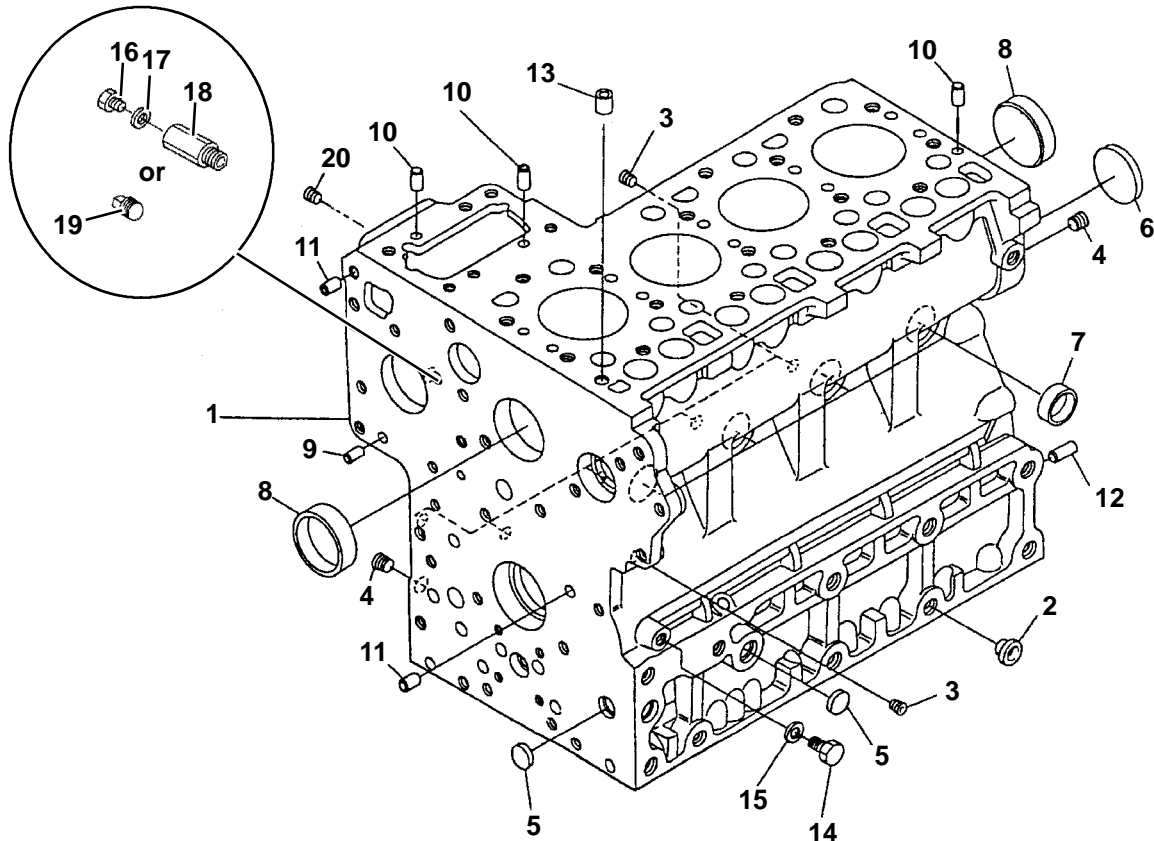

1. CRANKCASE

Item	Part Number	Description	Qty
1	25-39359-00	Crankcase, Assembly - Includes:	1
2	25-37029-00	Plug	6
3	25-37026-00	Plug	5
4	25-37028-00	Plug	2
5	25-39015-00	Cap, Sealing	3
6	25-15004-00	Cap, Sealing	1
7	25-37032-00	Cap, Sealing	6
8	25-37033-00	Cap, Sealing	2
9	25-37034-00	Pin, Straight	2
10	25-37035-00	Pin, Straight	3
11	25-37695-00	Pin, Straight	2
12	25-37036-00	Pin, Straight	1
13	25-35031-00	Pin, Pipe	1
14	25-39358-00	Plug	1
15	25-35136-05	Gasket, Copper O-Ring	1
16	25-39360-00	Plug (TRAILER ENGINES)	1
17	25-39361-00	Gasket (TRAILER ENGINES)	1
18	25-39362-00	Adapter, Drain Cock (TRAILER ENGINES)	1
19	25-39339-00	Plug (GENSET ENGINES)	1
20	25-15009-00	Plug, Oil Gauge	1