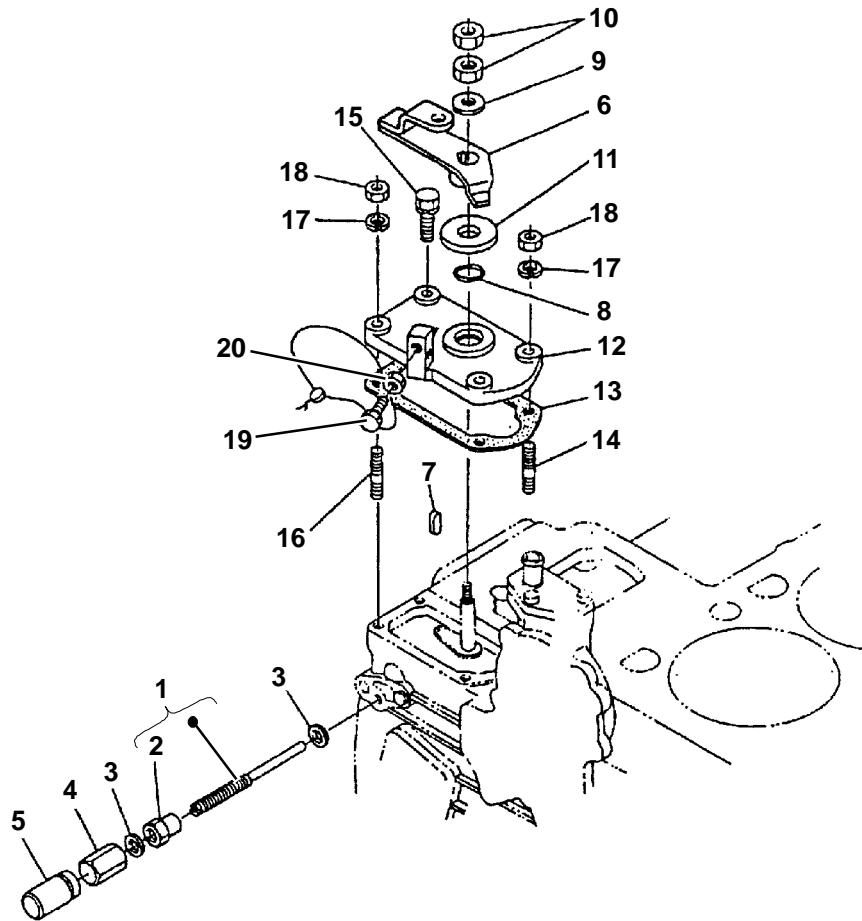

19. SPEED CONTROL PLATE

Item	Part Number	Description	Qty
1	25-39396-00	Bolt, Adjusting, Includes:	1
2	25-37491-00	Nut, Special	1
3	25-37492-00	Gasket, Copper O-Ring	2
4	25-39191-00	Nut, Lock	1
5	25-15301-00	Cap, Fuel Adjustment	1
6	25-37503-00SV	Lever, Speed Control Plate	1
7	25-37496-00	Key, Feather	1
8	25-39200-00	Seal, O-Ring	1
9	25-37686-00	Washer, Plain, M8	1
10	25-35524-00	Nut	2
11	25-39193-00	Plate, Friction	1
12	25-39194-01	Plate, Speed Control - Includes:	1
13	25-37500-01	Gasket, Speed Control Plate	1
14	25-39195-00	Stud	1
15	25-35678-00	Bolt	2
16	25-37672-00	Stud, M6	1
17	25-35692-00	Washer, Spring, M6	2
18	25-35684-00	Nut, M6	2
19	25-37502-00	Bolt, M6 X 40 MM Long	1
20	25-35684-00	Nut, M6	1