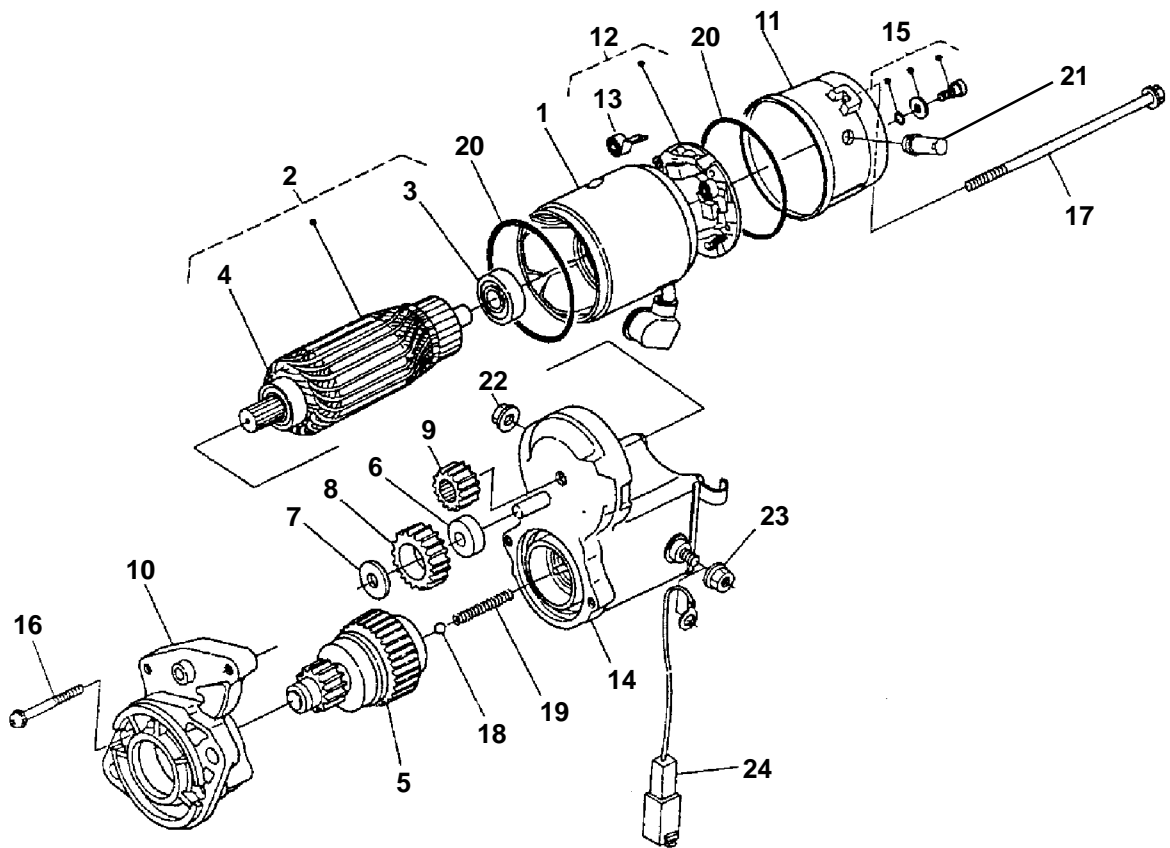

25. STARTER ASSEMBLIES

25.a. Starter Assembly - 26-00119-03SV GenSet Engine

Replacement Parts For Starter 25-39135-00

Item	Part Number	Description	Qty
1	25-39240-00	Field Coil	1
2	25-39241-00	Armature - Includes:	1
3	25-39242-00	Bearing	1
4	29-70123-00	Bearing	1
5	25-39137-00	Clutch Assembly, Starter 9 Tooth	1
6	25-35458-09	Roller	5
7	7103057	Retainer	1
8	7103056	Gear Idler	1
9	25-39243-00	Gear, Armature	1
10	25-39244-00	Frame, Drive End	1
11	25-39245-00	Frame, Brush Holder End	1
12	25-39246-00	Holder, Brush - Includes:	1
13	25-39247-00	Spring, Brush	4
14	25-39248-00	Solenoid, Assembly	1
15	25-39249-00	Screw	2