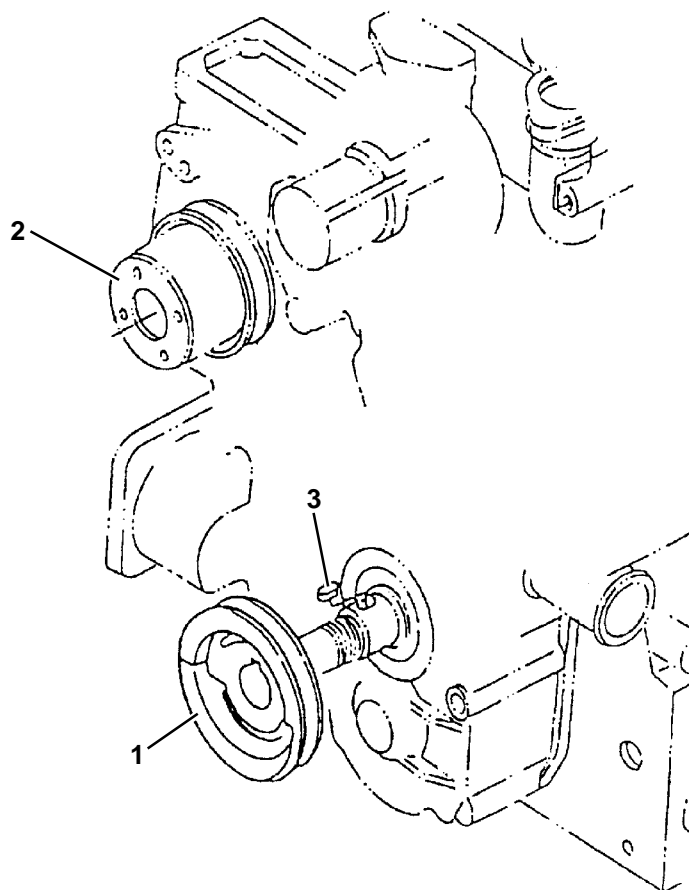

23. PULLEY

NOTE: CRANKSHAFT AND WATER PUMP PULLEYS MUST BE MATCHED (MM DIA.) AS SHOWN BELOW.

Item	Part Number	Description	Qty
THIS PULLEY SET COMES STANDARD ON ENGINES 26-00119-02 AND 26-00119-00.			
1	25-39312-00	Pulley, Crankshaft - 120 MM DIAMETER	1
2	25-37580-07	Pulley, Water Pump - 104 MM DIAMETER	1
3	25-37700-00	Key, Feather	1
THIS PULLEY SET COMES STANDARD ON ENGINE 26-00119-01 (GENSET).			
1	25-37402-00	Pulley, Crankshaft - 154 MM DIAMETER	1
2	25-37580-07	Pulley, Water Pump - 104 MM DIAMETER	1
THIS PULLEY SET COMES STANDARD ON ENGINE 26-00119-03SV (GENSET).			
1	25-15290-00	Pulley, Crankshaft - POLY-V BELT GROOVE	1
2	25-15289-00	Pulley, Water Pump - POLY-V BELT GROOVE	1
THIS PULLEY SET MAY BE FOUND ON OTHER ENGINES. (CHECK EXISTING ENGINE FOR CORRECT PULLEY)			
1	25-39307-00	Pulley, Crankshaft - 104 MM DIAMETER	1
2	25-39306-00	Pulley, Water Pump - 97 MM DIAMETER	1