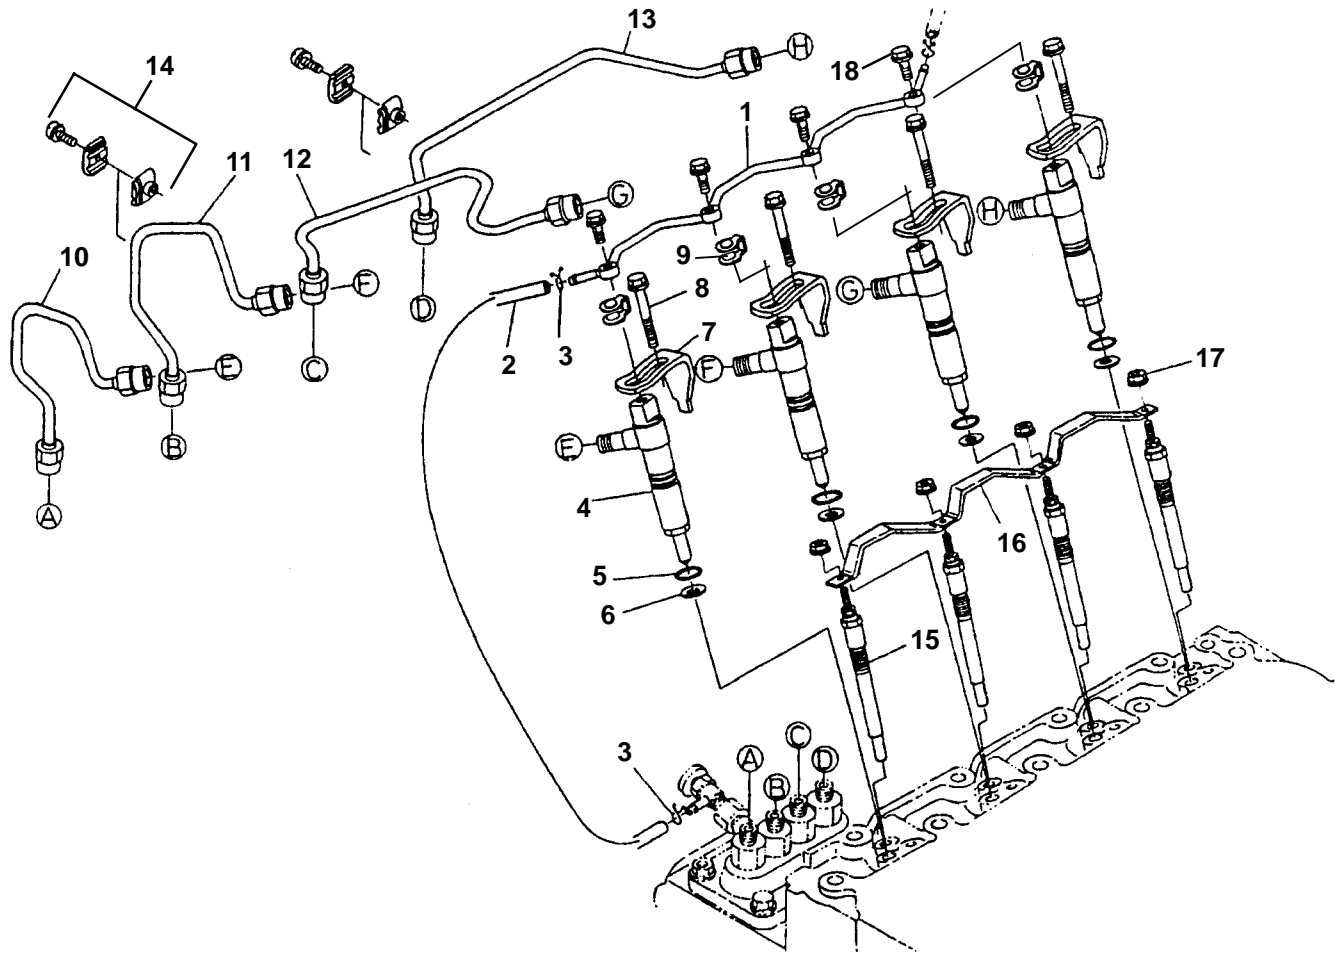

20. INJECTORS AND GLOW PLUGS

Item	Part Number	Description	Qty
1	25-39222-00	Assembly Pipe, Over Flow	1
2	58-00659-00	Pipe, Fuel Over Flow	A/R
3	44-00045-25	Clamp, Hose	3
4	25-39354-00	Injector Assembly (GENSET ENGINES)	4
	25-15397-00	Injector Assembly (TRAILER ENGINES)	
5	25-37142-00	O-Ring	4
6	25-39228-00	Gasket, Injector	4
7	25-39229-00	Clamp, Nozzle	4
8	25-39397-00	Bolt, Flange	4
9	25-39399-00	Gasket, Leak Off Line	4
10	25-39232-00	Pipe, Injection Cylinder #1	1
11	25-39233-00	Pipe, Injection Cylinder #2	1
12	25-39234-00	Pipe, Injection Cylinder #3	1
13	25-39237-00	Pipe, Injection Cylinder #4	1
14	25-38140-00	Clamp, Kit Injector Line	A/R
15	25-39238-00	Glow Plug	4
16	25-39239-00	Cord, Glow Plug	1
17	25-34222-00	Nut, Flange, M4	4
18	25-15394-00	Bolt, Eye	4