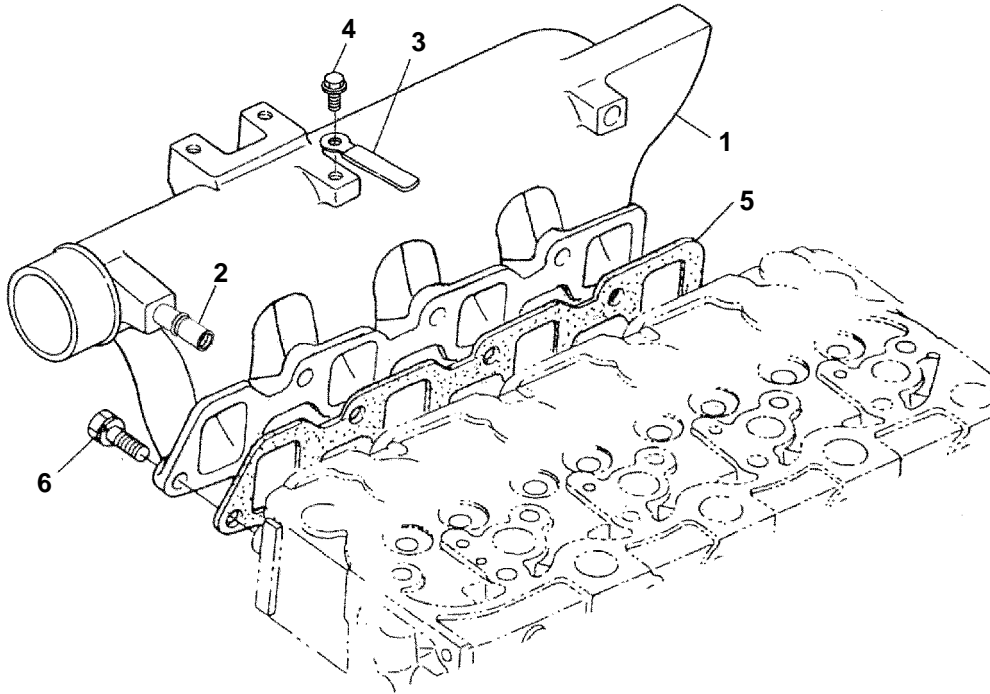

31. INTAKE MANIFOLD

Item	Part Number	Description	Qty
1	25-39187-00	Manifold, Intake - Includes:	1
2	25-38727-00	Pipe, Water Return	1
3	25-38730-00	Clamp, Cord	1
4	25-39024-00	Bolt	7
5	25-39188-00	Gasket, Intake Manifold	1
6	25-37659-00	Bolt	7