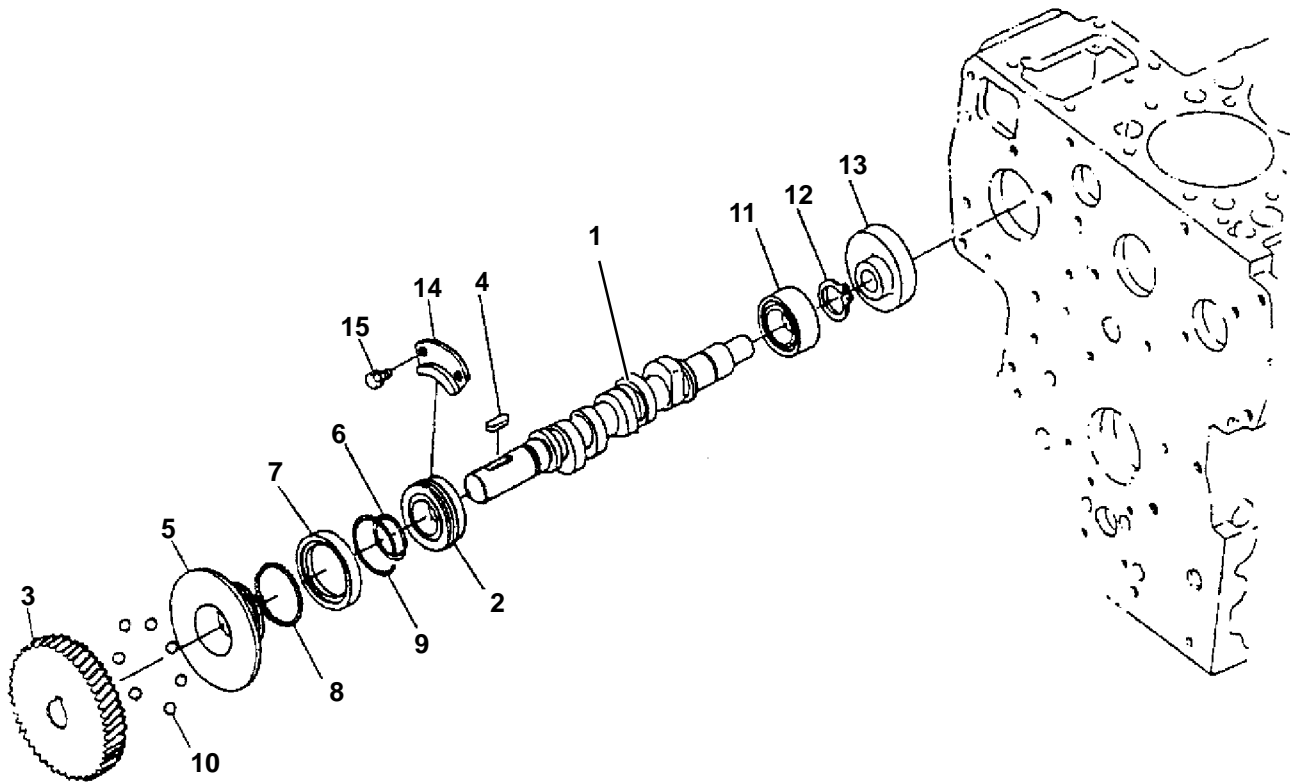

14. FUEL CAMSHAFT

Item	Part Number	Description	Qty
1	25-39353-00	Camshaft, Fuel Injection Pump - Includes:	1
	25-15358-00	Camshaft, Fuel Injection Pump (26-00119-00 Engine Starting With S/N 4L0001) - Includes:	
2	25-37431-00	Bearing, Ball	1
3	25-39182-00	Gear, Injection Pump	1
	25-15359-00	Gear, Injection Pump (Used with Camshaft 25-15358-00 Only)	
4	25-37433-00	Key, Feather	1
5	25-38165-00	Sleeve, Governor	1
6	25-37436-00	Cir-Clip, Sleeve	1
7	25-39364-00	Case, Governor Ball	1
8	25-35389-00	Ball	39
9	25-37436-00	Cir-Clip	1
10	25-39365-00	Ball	7
11	25-39366-00	Bearing	1
12	25-37447-00	Cir-Clip, External	1
13	25-38661-00	Cam, Feed Pump	1
14	25-39183-00	Stopper, Fuel Camshaft	1
	25-39595-00	Stopper, Fuel Camshaft (26-00119-00 Engine Starting With S/N 4L0001)	
15	944030	Bolt	2