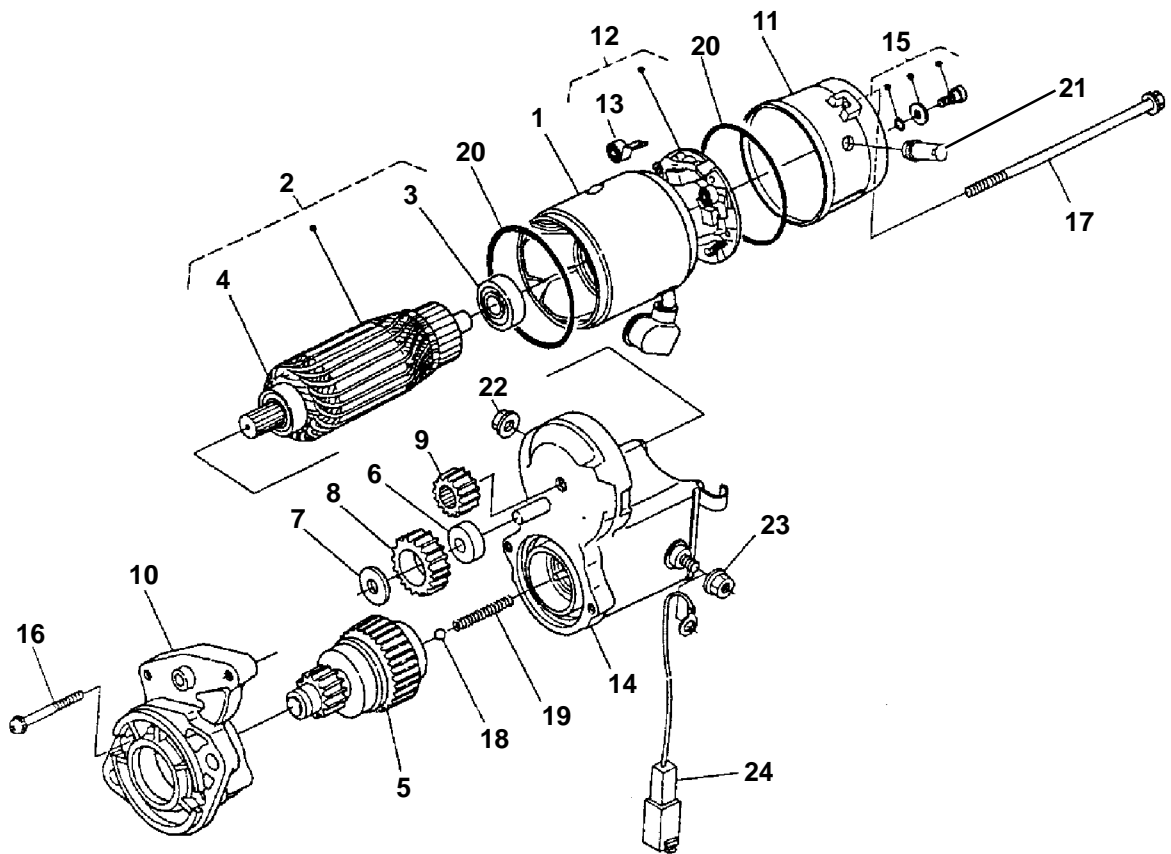

25.b. Starter Assembly - 26-00119-00, 26-00119-02 - Trailer Engines

Replacement Parts For Starter 25-39316-00

Item	Part Number	Description	Qty
1	25-39240-00	Field Coil	1
2	25-39241-00	Armature - Includes:	1
3	25-39242-00	Bearing	1
4	29-70123-00	Bearing	1
5	25-39329-00	Clutch Assembly, Starter	1
6	25-35458-09	Roller	5
7	25-39323-00	Retainer	1
8	25-39328-00	Gear Idler	1
9	25-39327-00	Gear, Armature	1
10	25-39325-00	Frame, Drive End	1
11	25-39245-00	Frame, Brush Holder End	1
12	25-39246-00	Holder, Brush - Includes:	1
13	25-39247-00	Spring, Brush	4
14	25-39324-00	Solenoid, Assembly	1
15	25-39249-00	Screw	2