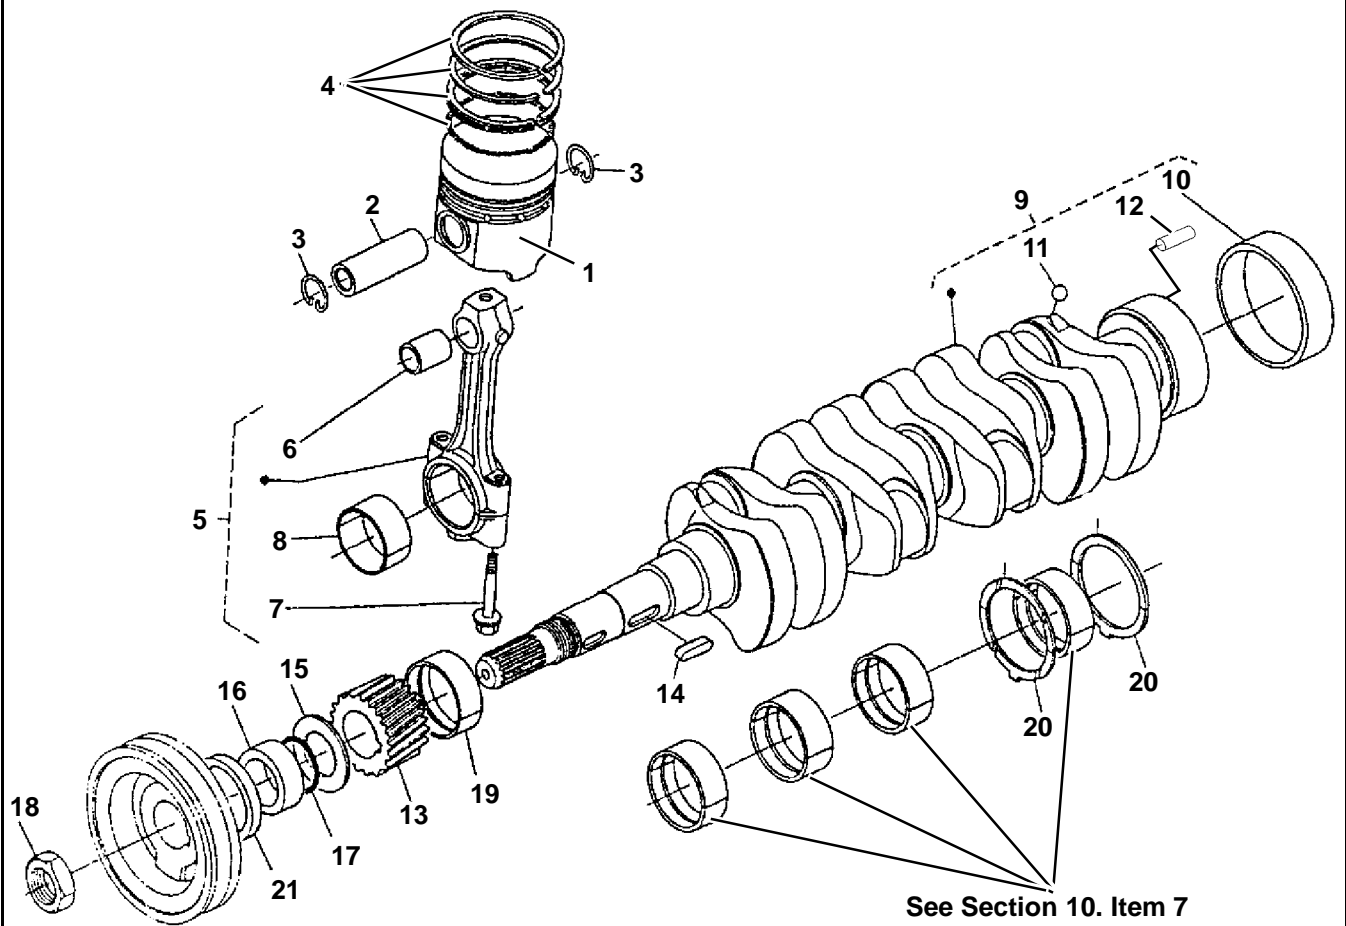

12. PISTON AND CRANKSHAFT

12. PISTON AND CRANKSHAFT (Continued)

Item	Part Number	Description	Qty
1	25-39419-00	Piston, STD - Includes:	4
	25-39428-00	Piston, (+0.25MM) - Includes:	
2	25-38118-00	Pin, Piston	4
3	25-39416-00	Cir-Clip, Piston Pin	8
4	25-39410-00	Ring Set, STD	4
	25-39411-00	Ring Set, (+0.25MM)	
5	25-39112-00	Connecting Rod, Assembly - Includes:	4
6	25-38121-00	Bushing, Piston Pin	4
7	25-37384-13	Bolt, Con Rod	8
8	25-39122-00	Bearing, Rod STD	4
	25-38122-01	Bearing, Rod (+0.2MM)	
	25-38122-02	Bearing, Rod (+0.4MM)	
9	25-39341-00	Crankshaft, Prior To S/N 8A0001 - Includes:	1
	25-39596-00SV	Crankshaft, Beginning With S/N 8A0001 - Includes:	
10	25-37385-02	Wear Sleeve, Crankshaft Rear	1
11	25-34169-00	Ball	4
12	25-39535-00	Pin, Alignment - Used With 25-39596-00SV Only	1
13	25-37386-00	Gear, Crankshaft	1
14	25-37700-00	Key, Feather	1
15	25-39347-00	Slinger, Oil	1
16	25-37388-00	Wear Sleeve, Crankshaft Front	1
17	25-37389-00	O-Ring	1
18	25-37390-00	Nut, Crankshaft	1
19	25-39400-00	Bearing #1 Front Main STD	1
	25-39401-00	Bearing #1 Front Main (-0.2MM)	
	25-39402-00	Bearing #1 Front Main (-0.4MM)	
20	25-39403-00	Thrustwasher, Kit STD	1
	25-39404-00	Thrustwasher, Kit .2MM	
	25-39405-00	Thrustwasher, Kit .4MM	
21	25-37396-01	Seal, Front	1