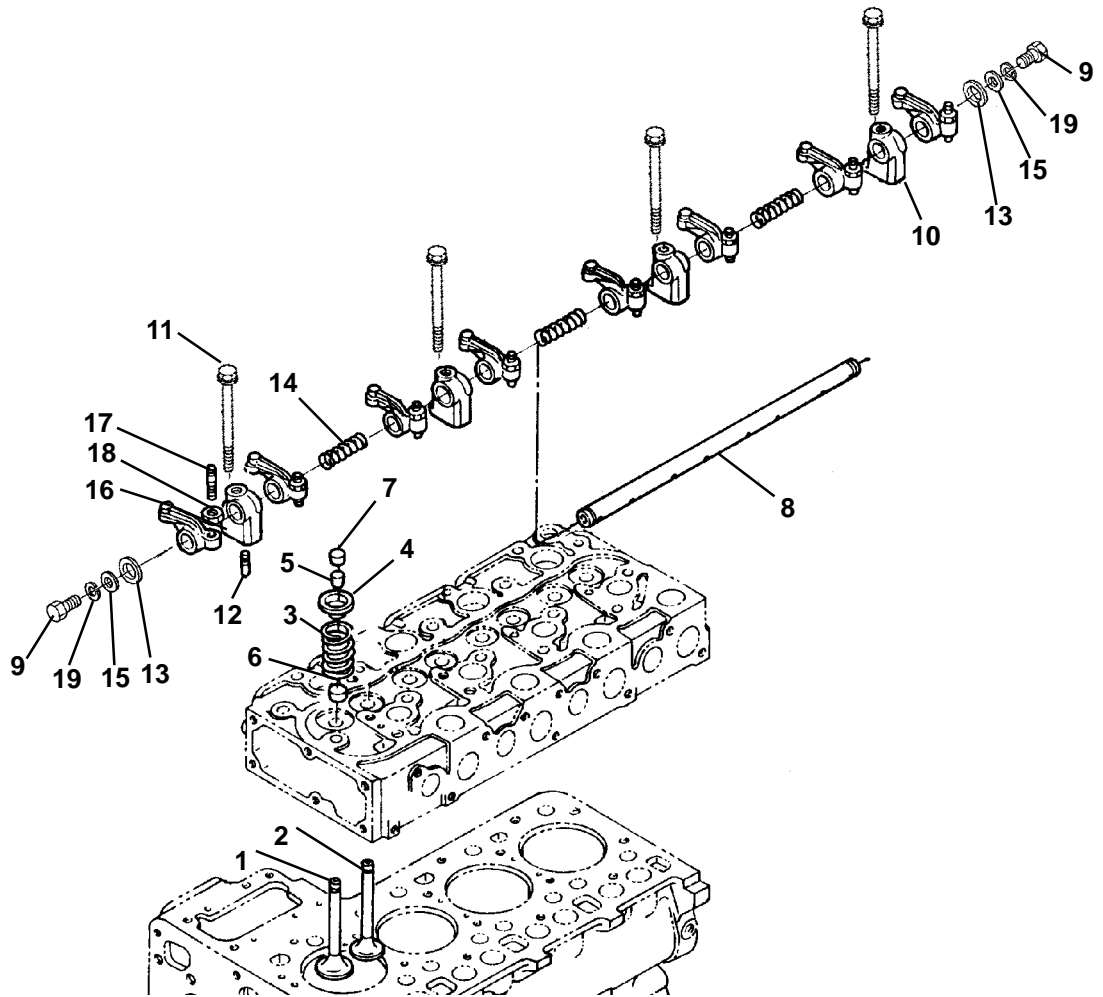

### 30. VALVES AND ROCKER ARMS

Item	Part Number	Description	Qty
1	25-38087-00	Valve, Intake	4
2	25-38088-00	Valve, Exhaust	4
3	25-37262-00	Spring, Valve	8
4	25-37263-00	Retainer, Spring	8
5	25-37264-00	Keeper, Valve	8
6	25-39338-00	Seal, Valve Stem	8
7	25-37266-00	Cap, Valve	8
8	25-39334-00	Shaft, Rocker Arm	1
9	25-37425-00	Bolt	2
10	25-37268-00	Bracket, Rocker Arm	4
11	25-39189-00	Bolt	4
12	25-39023-00	Pin, Spring	1
13	25-37271-00	Washer, Rocker Arm Shaft	2
14	25-37272-00	Spring, Rocker ARM	3
15	25-37686-00	Washer, Plain	2
16	25-39090-00	Rocker Arm- Includes:	8
17	25-37276-00	Screw, Rocker Arm Adjusting	8
18	25-37277-00	Nut, Rocker Arm Adjusting	8
19	25-35687-00	Washer, Spring	8