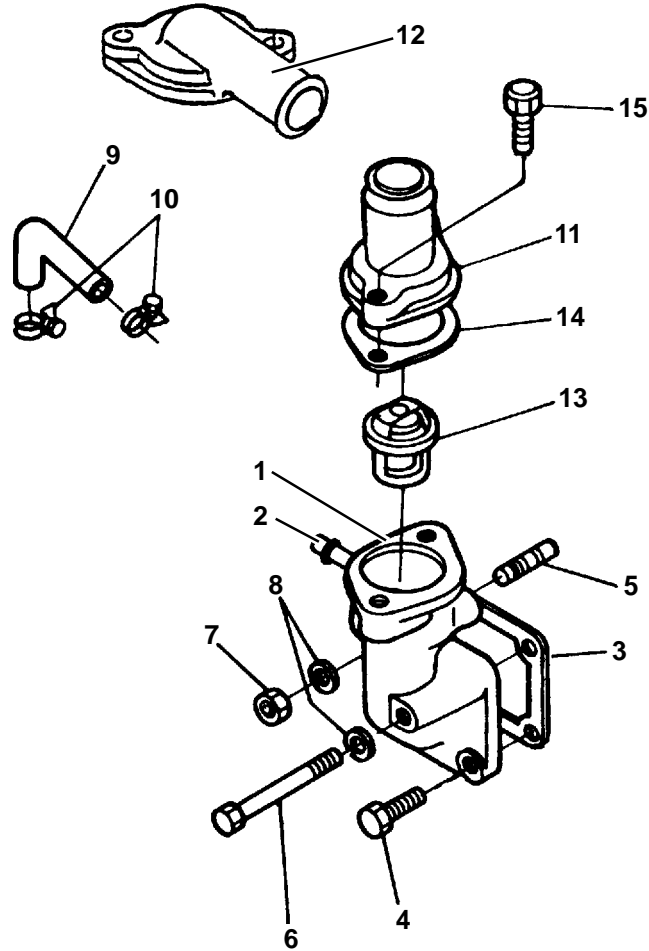

27. THERMOSTAT

Item	Part Number	Description	Qty
1	25-37560-01	Flange, Thermostat - Includes:	1
2	25-38727-00	Pipe, Water Return	1
3	25-37561-00	Gasket, Thermostat Flange	1
4	25-38283-00	Bolt, M8 x 22MM Long - Grade 7	2
5	25-37237-00	Stud	1
6	25-37664-00	Bolt, M8-1.25 x 65MM	1
7	25-35685-00	Nut, Hex M8	1
8	25-35687-00	Washer, Spring	2
9	25-37556-00	Hose, By-Pass	1
10	44-00045-06	Clamp	2
11	25-37557-00	Housing, Thermostat	1
12	25-38735-00	Housing, Thermostat (90_ USED ON GENSET)	1
13	25-37559-01	Thermostat, Kit - Includes:	1
14	25-37558-00	Gasket, Thermostat Housing	1
15	25-37662-00	Bolt	2