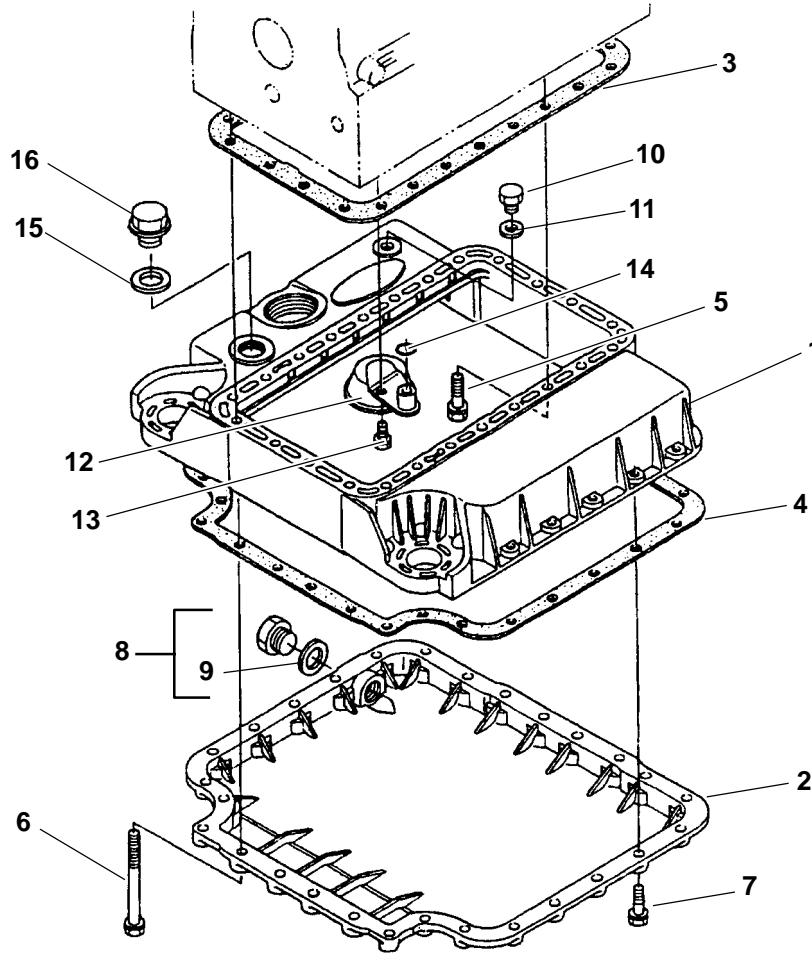

## 2. OIL PAN

Item	Part Number	Description	Qty
1	25-39292-00	Pan, Oil 2 Piece Top	1
2	25-39026-00	Cover, Oil Pan 2 Piece Bottom	1
3	25-39027-00	Gasket, Oil Pan	1
4	25-39028-00	Gasket, Oil Pan Cover 2 Piece	1
5	25-39030-00	Bolt, Metric, M10	16
6	25-37077-00	Bolt, M10	8
7	25-39021-00	Bolt	20
8	25-34032-00SV	Plug & Gasket - Includes:	1
9	25-36739-00	Gasket, Copper O-Ring	1
10	25-39029-00	Plug	1
11	25-35045-00	Gasket, Copper O-Ring	1
12	25-37079-00	Screen Filter, Oil Pump Pickup	1
13	25-37657-00	Bolt, M8 X 16 MM Long Grade 7	1
14	25-39032-00	O-Ring, Oil Pickup Tube	1
15	25-39276-00	Gasket, Copper O-Ring	1
16	25-39277-00	Plug	1