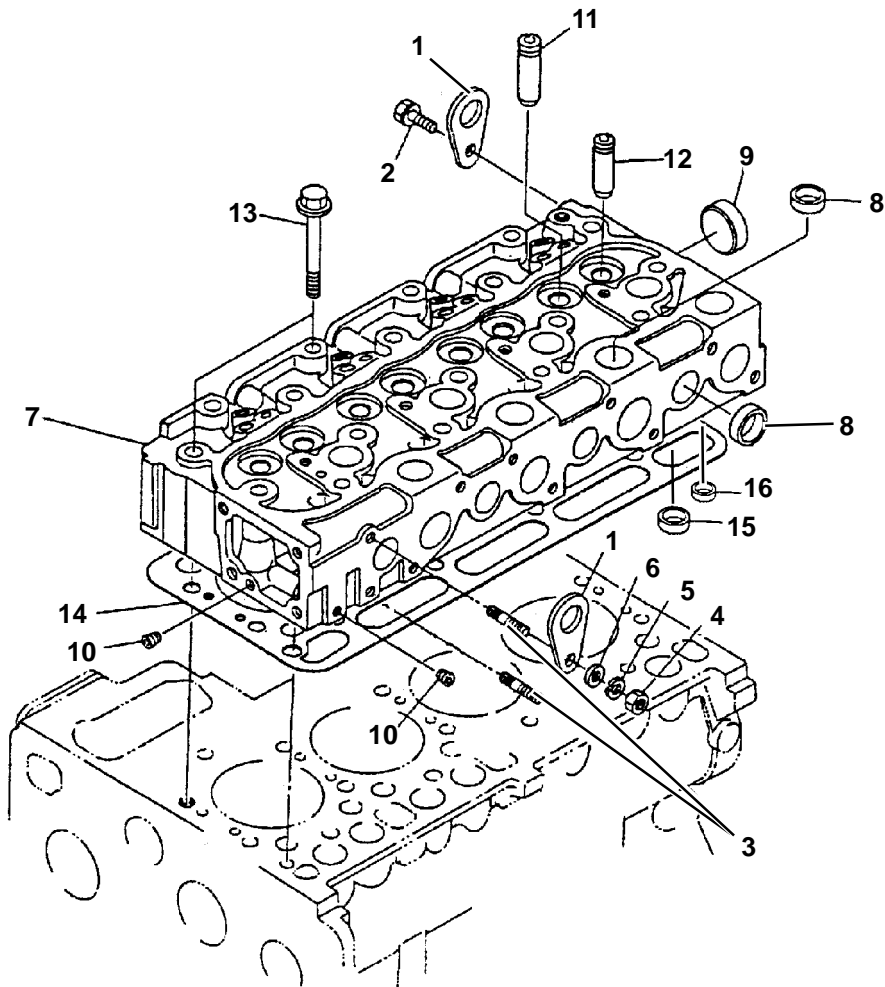

# 1. CRANKCASE

Item	Part Number	Description	Qty
1	25-39359-00	Crankcase, Assembly - Includes:	1
2	25-37029-00	Plug	6
3	25-37026-00	Plug	5
4	25-37028-00	Plug	2
5	25-39015-00	Cap, Sealing	3
6	25-15004-00	Cap, Sealing	1
7	25-37032-00	Cap, Sealing	6
8	25-37033-00	Cap, Sealing	2
9	25-37034-00	Pin, Straight	2
10	25-37035-00	Pin, Straight	3
11	25-37695-00	Pin, Straight	2
12	25-37036-00	Pin, Straight	1
13	25-35031-00	Pin, Pipe	1
14	25-39358-00	Plug	1
15	25-35136-05	Gasket, Copper O-Ring	1
16	25-39360-00	Plug ( <b>TRAILER ENGINES</b> )	1
17	25-39361-00	Gasket ( <b>TRAILER ENGINES</b> )	1
18	25-39362-00	Adapter, Drain Cock ( <b>TRAILER ENGINES</b> )	1
19	25-39339-00	Plug ( <b>GENSET ENGINES</b> )	1
20	25-15009-00	Plug, Oil Gauge	1

## 2. OIL PAN

Item	Part Number	Description	Qty
1	25-39292-00	Pan, Oil 2 Piece Top	1
2	25-39026-00	Cover, Oil Pan 2 Piece Bottom	1
3	25-39027-00	Gasket, Oil Pan	1
4	25-39028-00	Gasket, Oil Pan Cover 2 Piece	1
5	25-39030-00	Bolt, Metric, M10	16
6	25-37077-00	Bolt, M10	8
7	25-39021-00	Bolt	20
8	25-34032-00SV	Plug & Gasket - Includes:	1
9	25-36739-00	Gasket, Copper O-Ring	1
10	25-39029-00	Plug	1
11	25-35045-00	Gasket, Copper O-Ring	1
12	25-37079-00	Screen Filter, Oil Pump Pickup	1
13	25-37657-00	Bolt, M8 X 16 MM Long Grade 7	1
14	25-39032-00	O-Ring, Oil Pickup Tube	1
15	25-39276-00	Gasket, Copper O-Ring	1
16	25-39277-00	Plug	1

### 3. CYLINDER HEAD

Item	Part Number	Description	Qty
1	25-15020-00	Lifting Eye	2
2	944030	Bolt	1
3	25-37119-00	Stud	2
4	25-35685-00	Nut, Hex M8	1
5	25-35687-00	Washer, Spring M8	1
6	25-35531-00	Washer, Plain M8	1
7	25-39350-00	Cylinder Head - Includes:	1
8	25-37106-00	Cap, Sealing	12
9	25-37107-00	Cap, Sealing	1
10	25-37108-00	Plug	2
11	25-39036-00	Guide, Intake ( Ream To Size )	4
12	25-39068-00	Guide, Exhaust ( Ream To Size )	4
13	25-38528-00	Bolt, Cylinder Head	18
14	25-39355-00	Gasket, Cylinder Head	1
15	25-39356-00	Seat, Intake Valve	4
16	25-39357-00	Seat, Exhaust Valve	4