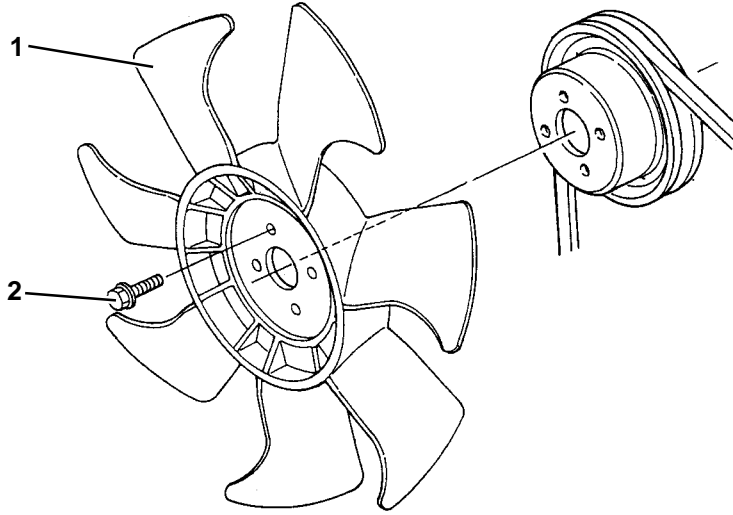

29. FAN

FOR TRAILER APPLICATIONS

NOTE: Fans for genset applications can be found in the units parts lists

Item	Part Number	Description	Qty
1	25-39320-00	Fan	1
2	945721	Bolt	4