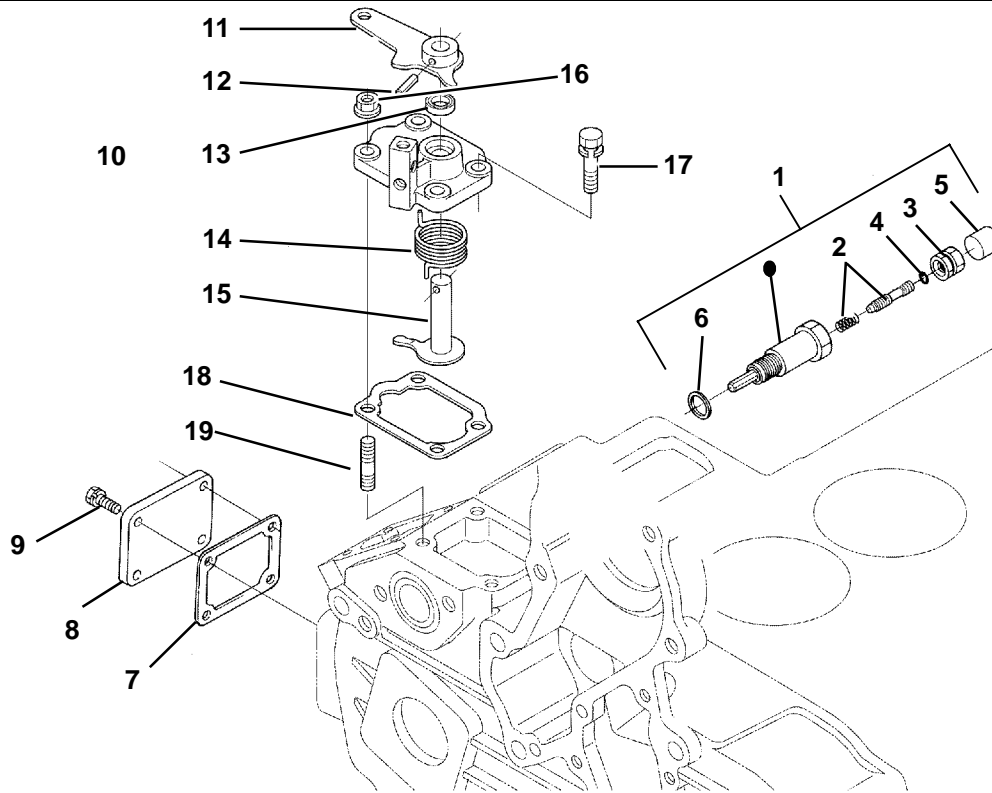

14. ENGINE STOP LEVER

Item	Part Number	Description	Qty
1	25-39301-00	Idle Apparatus - Includes:	1
2	25-39257-00	Assembly, Bolt Adjustment	1
3	25-39262-00	Nut Spring	1
4	25-39266-00	Ring	1
5	25-39264-00	Cap	1
6	25-39267-00	Gasket	1
7	25-37537-00	Gasket, Pump Cover	1
8	25-15546-00	Cover, Injection Pump	1
9	25-36710-00	Bolt	4
10	25-39736-00	Lever, Engine Stop - Includes:	1
11	25-39738-00	Lever, Engine Stop	1
12	25-39740-00	Pin, Spring	1
13	25-39739-00	Seal, Oil	1
14	25-15544-00	Spring, Return	1
15	25-39737-00	Lever, Stop	1
16	25-39480-00	Nut, Flange	2
17	25-39516-00	Bolt	2
18	25-15545-00	Gasket, Plate	1
19	25-37672-00	Stud	2