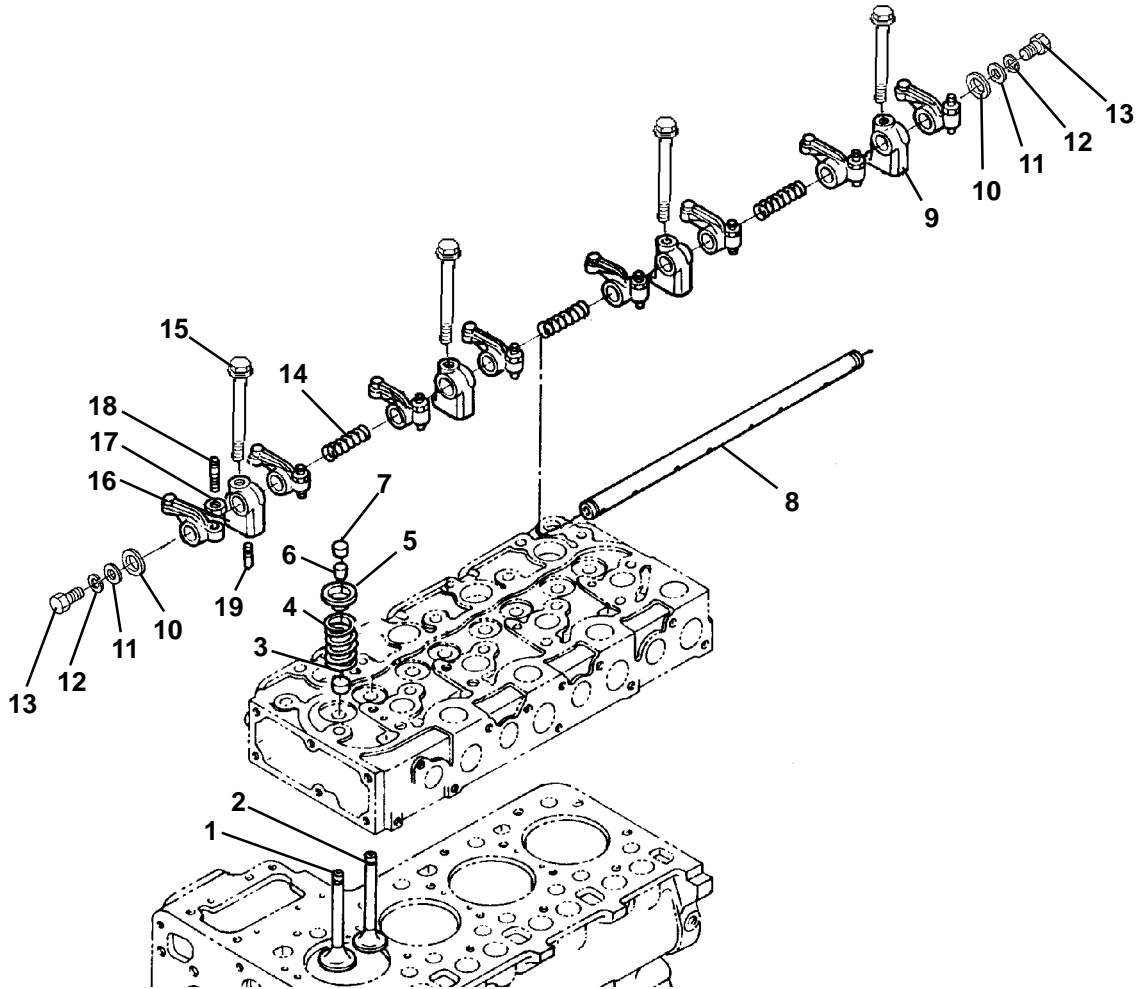

28. VALVES AND ROCKER ARMS

Item	Part Number	Description	Qty
1	25-38087-00	Valve, Intake	4
2	25-38088-00	Valve, Exhaust	4
3	25-37265-00	Seal, Valve Stem	8
4	25-39754-00	Spring, Valve	8
5	25-37263-00	Retainer, Spring	8
6	25-37264-00	Keeper, Valve	8
7	25-39755-00	Cap, Valve	8
8	25-39334-00	Shaft, Rocker Arm	1
9	25-37268-00	Bracket, Rocker Arm	4
10	25-37271-00	Washer, Rocker Arm Shaft	2
11	25-39709-00	Washer, Plain	2
12	25-39708-00	Washer, Spring	8
13	25-37425-00	Bolt	2
14	25-37272-00	Spring, Rocker Arm	3
15	25-39189-00	Bolt	4
16	25-39090-00	Rocker Arm - Includes:	8
17	25-37277-00	Nut, Rocker Arm Adjusting	8
18	25-37276-00	Screw, Rocker Arm Adjusting	8
19	25-39023-00	Pin, Spring	1