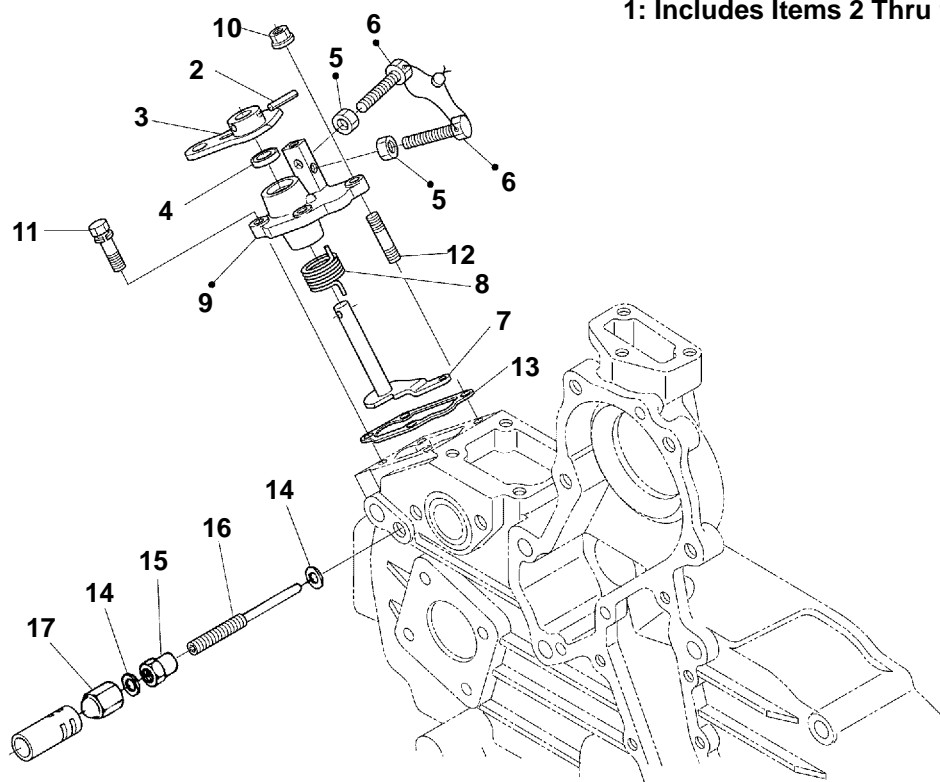

18. SPEED CONTROL PLATE

Item	Part Number	Description	Qty
1	25-15552-00	Plate Assembly, Control - Includes:	1
2	25-37536-00	Pin, Spring	1
3	25-15554-00	Lever, Speed Control	1
4	25-15543-00	Seal, Oil	1
5	NSS	Nut	2
6	NSS	Bolt, Idling Adjust	1
7	25-15553-00	Lever, Governor	1
8	25-15544-00	Spring, Return	1
9	NSS	Plate, Control	1
10	25-15273-00	Nut, Flange	2
11	25-39516-00	Bolt	2
12	25-37672-00	Stud	2
13	25-15545-00	Gasket, Plate	1
14	25-37492-00	Gasket	2
15	25-37491-00	Nut	1
16	25-39396-00	Bolt, Adjusting, Includes:	1
17	25-39191-00	Nut	1