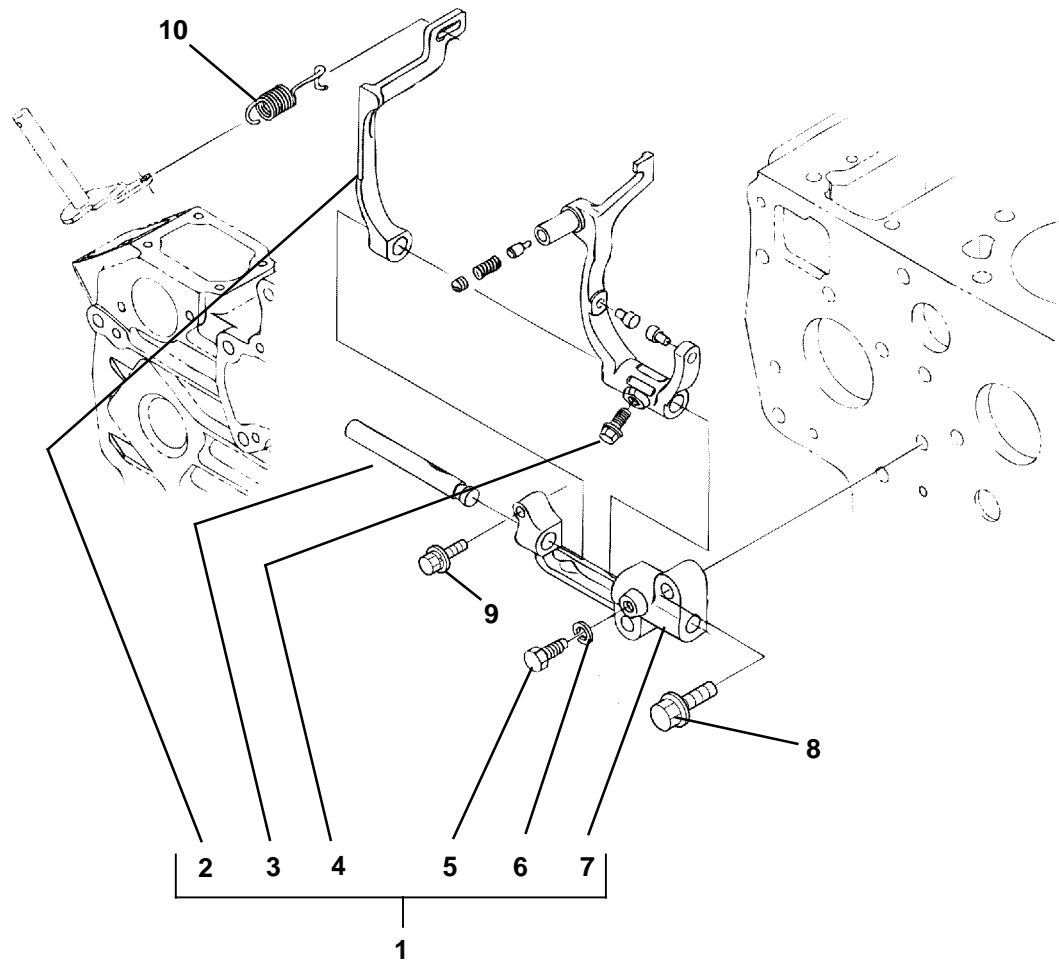

2. OIL PAN

Item	Part Number	Description	Qty
1	25-39702-00	Pan, Oil 2 Piece Top	1
2	25-39028-00	Gasket, Oil Pan Cover 2 Piece	1
3	25-39026-00	Cover, Oil Pan 2 Piece Bottom	1
4	25-39703-00	Bolt	20
5	25-39704-00	Bolt, M10	8
6	25-34032-00SV	Plug & Gasket - Includes:	1
7	25-36739-00	Gasket, Copper O-Ring	1
8	25-39024-00	Bolt, M8 X 16 MM Long Grade 7	1
9	25-37079-00	Screen Filter, Oil Pump Pickup	1
10	25-39276-00	Gasket, Copper O-Ring	1
11	25-39277-00	Plug	1
12	25-39027-00	Gasket, Oil Pan	1
13	25-39029-00	Plug	1
14	25-15073-00	Gasket, Copper O-Ring	1
15	25-39032-00	O-Ring, Oil Pickup Tube	1
16	25-39432-00	Bolt, Metric, M10	16

15. FUEL/SPEED ACTUATOR

Item	Part Number	Description	Qty
1	25-38773-00	Solenoid Assembly - Includes:	1
2	25-38772-00	Guide, Solenoid	1
3	25-15547-00	O-Ring	1
4	25-37672-00	Stud	2
5	25-15548-00	Nut	2

16. INJECTION PUMP

17. GOVERNOR

Item	Part Number	Description	Qty
1	25-15588-00	Lever Assembly, Fork - Includes:	1
2	25-15550-00	Lever, Fork	1
3	25-39272-00	Shaft, Fork Lever	1
4	25-39273-00	Bolt, Flange	1
5	25-35354-00	Bolt	1
6	25-35692-00	Washer, Flange	1
7	25-39274-00	Holder, Fork Lever	1
8	25-39394-00	Bolt, Flange	2
9	25-39395-00	Bolt	1
10	25-39455-00	Spring, Governor	1

18. SPEED CONTROL PLATE

Item	Part Number	Description	Qty
1	25-15552-00	Plate Assembly, Control - Includes:	1
2	25-37536-00	Pin, Spring	1
3	25-15554-00	Lever, Speed Control	1
4	25-15543-00	Seal, Oil	1
5	NSS	Nut	2
6	NSS	Bolt, Idling Adjust	1
7	25-15553-00	Lever, Governor	1
8	25-15544-00	Spring, Return	1
9	NSS	Plate, Control	1
10	25-15273-00	Nut, Flange	2
11	25-39516-00	Bolt	2
12	25-37672-00	Stud	2
13	25-15545-00	Gasket, Plate	1
14	25-37492-00	Gasket	2
15	25-37491-00	Nut	1
16	25-39396-00	Bolt, Adjusting, Includes:	1
17	25-39191-00	Nut	1