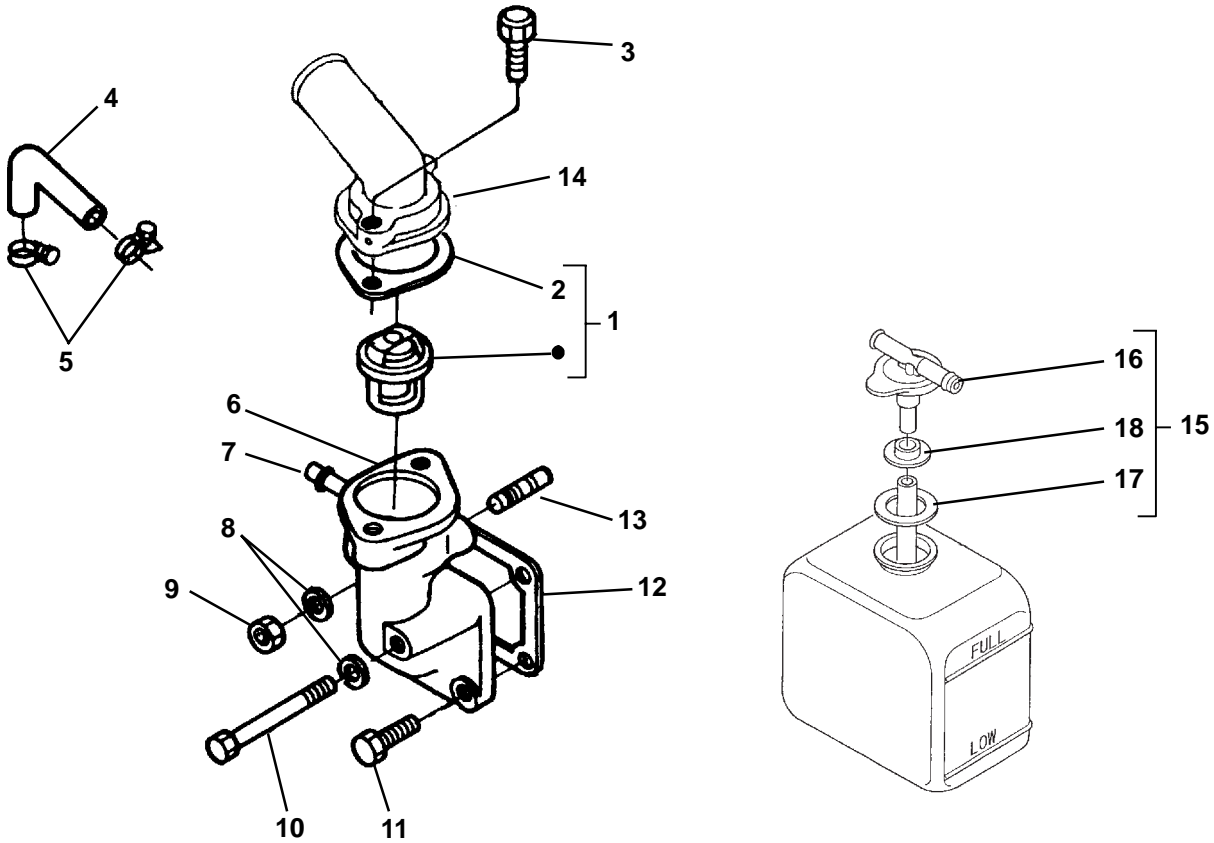

26. THERMOSTAT / COOLANT BOTTLE

Item	Part Number	Description	Qty
1	25-37559-01	Thermostat, Kit - Includes:	1
2	25-37558-00	Gasket, Thermostat Housing	1
3	25-37662-00	Bolt	2
4	25-39466-00	Hose, By-pass - Includes:	1
5	44-00045-06	Clamp	2
6	25-37560-01	Flange, Thermostat - Includes:	1
7	25-38727-00	Pipe, Water Return	1
8	25-39751-00	Washer, Spring	2
9	25-35685-00	Nut, Hex M8	1
10	25-37664-00	Bolt, M8-1.25 x 65MM	1
11	25-38283-00	Bolt, M8 x 22MM Long - Grade 7	2
12	25-37561-00	Gasket, Thermostat Flange	1
13	25-37237-00	Stud	1
14	25-38735-00	Housing, Thermostat - 90_	1
15	25-15412-00	Bottle, Coolant (Genset Only) - Includes:	1
16	25-15413-00	Cap	1
17	25-39528-00	Gasket	1
18	25-15414-00	Plate	1