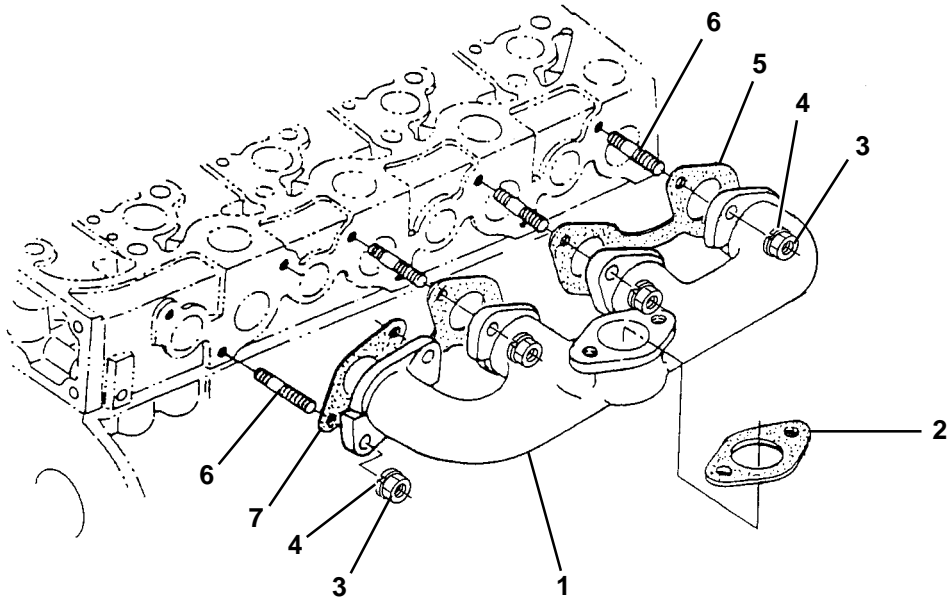

30. EXHAUST MANIFOLD

Item	Part Number	Description	Qty
1	25-39335-00	Manifold, Exhaust	1
2	25-37238-00	Gasket, Muffler Flange	1
3	25-35685-00	Nut, Hex M8	8
4	25-35687-00	Washer, Spring	8
5	25-39336-00	Gasket, Exhaust Manifold	1
6	25-37237-00	Stud	8
7	25-39337-00	Gasket, Exhaust Manifold	1