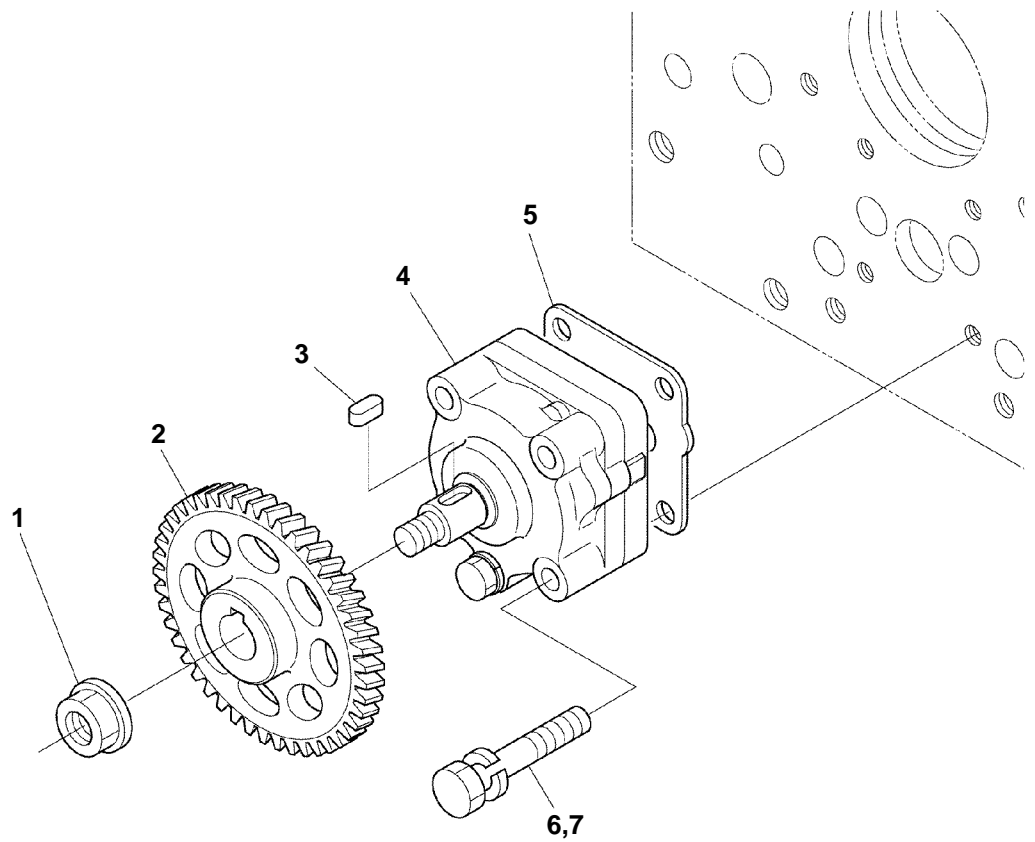

2. OIL PAN

Item	Part Number	Description	Qty
1	25-39702-00	Pan, Oil 2 Piece Top	1
2	25-39028-00	Gasket, Oil Pan Cover 2 Piece	1
3	25-39026-00	Cover, Oil Pan 2 Piece Bottom	1
4	25-39703-00	Bolt	20
5	25-39704-00	Bolt, M10	8
6	25-34032-00SV	Plug & Gasket - Includes:	1
7	25-36739-00	Gasket, Copper O-Ring	1
8	25-39024-00	Bolt, M8 X 16 MM Long Grade 7	1
9	25-37079-00	Screen Filter, Oil Pump Pickup	1
10	25-39276-00	Gasket, Copper O-Ring	1
11	25-39277-00	Plug	1
12	25-39027-00	Gasket, Oil Pan	1
13	25-39029-00	Plug	1
14	25-15073-00	Gasket, Copper O-Ring	1
15	25-39032-00	O-Ring, Oil Pickup Tube	1
16	25-39432-00	Bolt, Metric, M10	16

5. HEAD COVER

Item	Part Number	Description	Qty
1	25-38769-00	Cover, Cylinder Head - Includes:	1
2	25-38727-00	Pipe, Water Return	1
3	25-36197-00	Screw, With Washer	4
4	25-38719-00	Cover, Breather	1
5	25-38720-00	Valve, Breather	1
6	NSS	Shield, Breather	1
7	25-15233-00	Bolt	10
8	25-38713-00	Gasket, Valve Cover	1
9	25-39438-00	Tube, Breather	1
10	44-00045-01	Clamp	2

8. OIL PUMP

Item	Part Number	Description	Qty
1	25-37045-00	Nut, Flange	1
2	25-39714-00	Gear, Oil Pump Drive	1
3	25-37044-00	Key, Feather	1
4	25-37040-00	Pump, Oil	1
5	25-37041-00	Gasket, Oil Pump	1
6	25-39713-00	Bolt	4
7	25-35692-00	Washer, Spring, M6	4

10. CAMSHAFT AND IDLER GEAR SHAFT

Item	Part Number	Description	Qty
1	25-39439-00	Push rod	8
2	25-39100-00	Tappet	8
3	25-15582-00	Camshaft Assembly - Includes:	1
4	25-34169-00	Ball	1
5	25-37700-00	Key Feather	1
6	25-39716-00	Bolt	2
7	25-39383-00	Thrust Plate, Camshaft	1
8	25-37352-00	Gear, Camshaft	1
9	945721	Bolt, Flange	1
10	25-39719-00	Collar	1
11	25-39717-00	Gear, Idler - Includes:	1
12	25-39718-00	Bushing, Idler Gear	1
13	25-39716-00	Bolt	3
14	25-39720-00	Shaft, Idler Gear	1