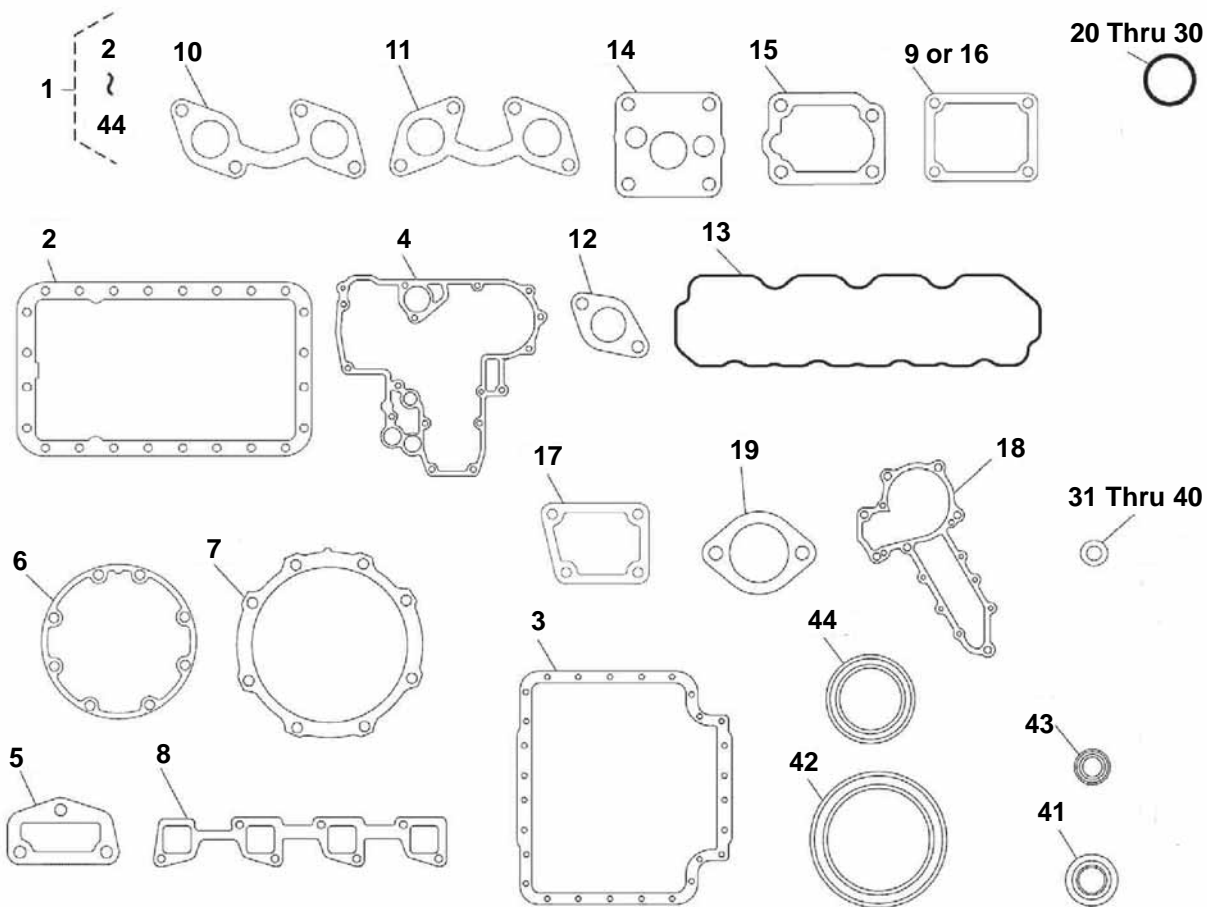

31. GASKET KIT

Item	Part Number	Description	Qty
1	25-39706-00	Kit, Gasket - Includes	1
2	25-39027-00	Gasket, Oil Pan	1
3	25-39028-00	Gasket, Oil Pan Cover	1
4	25-15534-00	Gasket, Gear Case	1
5	25-37156-00	Gasket, Return Flange	1
6	25-39376-00	Gasket, Bearing Case	1
7	25-38717-00	Gasket, Case Cover	1
8	25-39188-00	Gasket, IN-Manifold	1
9	25-39422-00	Gasket, A/C Flange	2
10	25-39337-00	Gasket, Exhaust Manifold	1
11	25-39336-00	Gasket, Exhaust Manifold	1
12	25-37238-00	Gasket, Muffler Flange	1
13	25-38713-00	Gasket, Head Cover	1
14	25-37041-00	Gasket, Oil Pump	1
15	25-15545-00	Gasket, Plate	1
16	25-37537-00	Gasket, Pump Cover	1
17	25-37561-00	Gasket, Water Flange	1
18	25-15569-00	Gasket, Water Pump	1
19	25-37558-00	Gasket, Thermostat	1