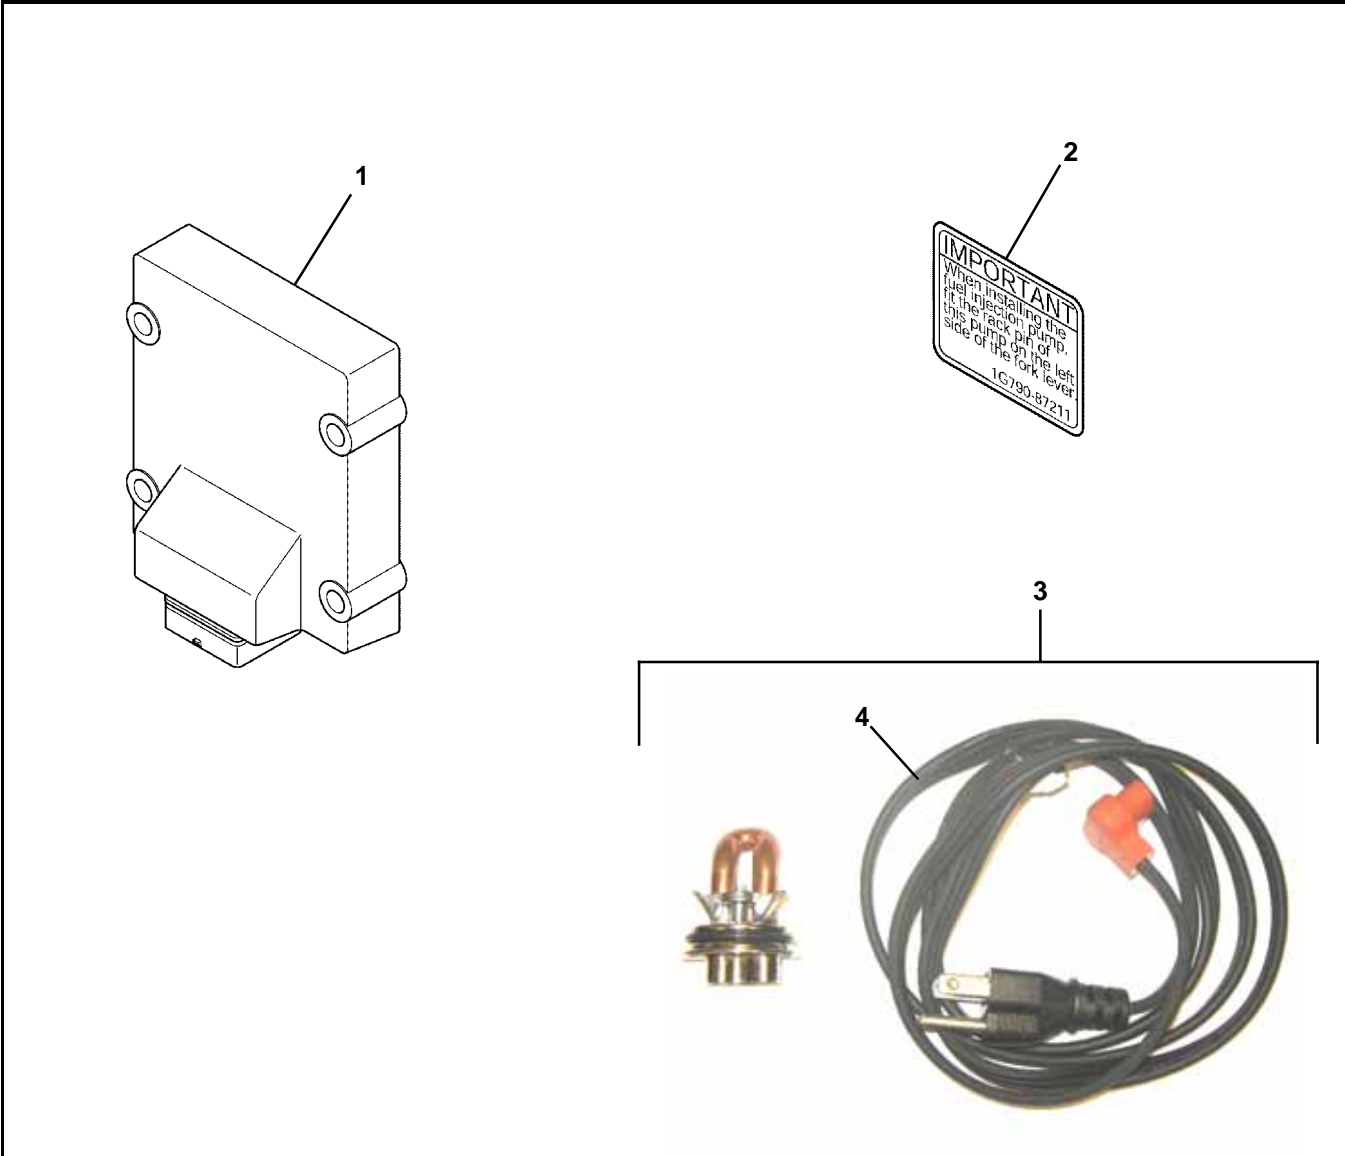

32. ACCESSORIES AND SERVICE PARTS

Item	Part Number	Description	Qty
1	12-00584-02	Engine Control Unit (ENCU)	1
2	25-39758-00	Label, Pump	1
3	25-38774-00	Heater, Engine Block - Includes:	1
4	25-38774-01	Extension Cord, Engine Block Heater (60" Long)	1