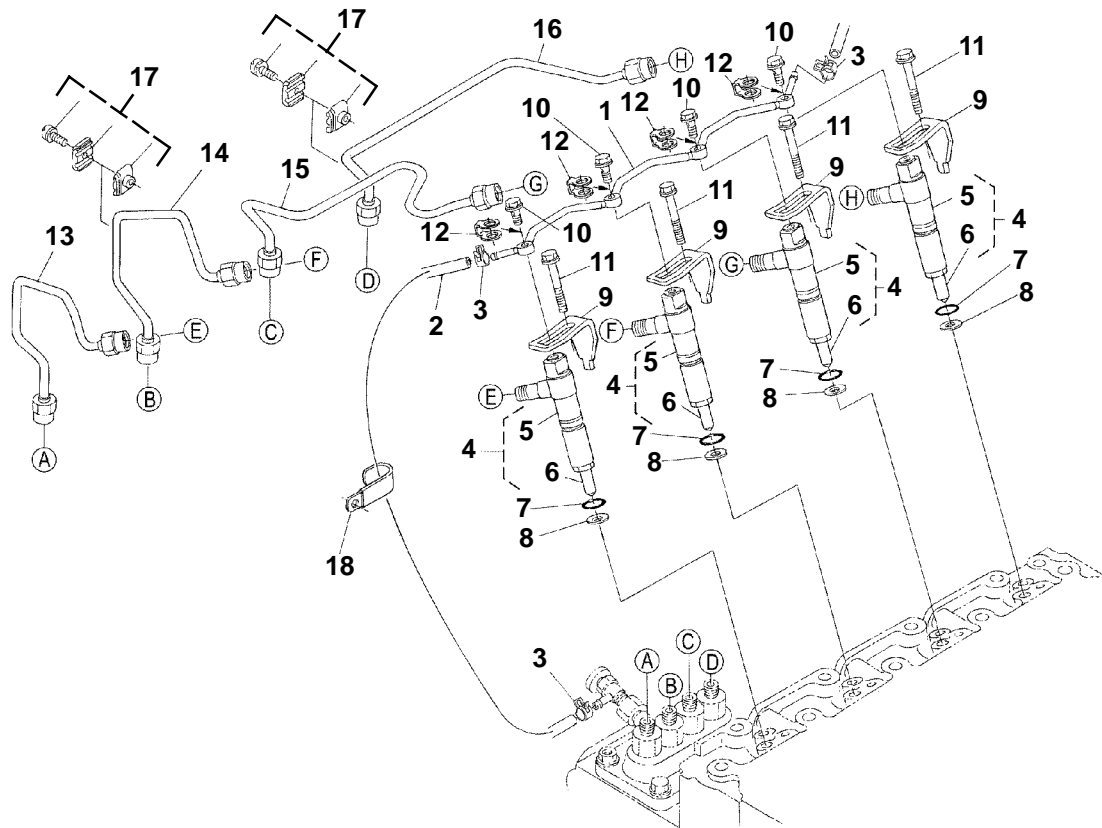

19. INJECTORS

Item	Part Number	Description	Qty
1	25-39222-00	Pipe Assembly, Over Flow	1
2	58-00659-00	Pipe, Fuel Over Flow	A/R
3	44-00045-25	Clamp, Hose	3
4	25-39491-00	Injector Assembly	4
5	NSS	Body, Injector	4
6	NSS	Nozzle, Injector	4
7	25-37142-00	O-Ring	4
8	25-15395-00	Gasket	4
9	25-39229-00	Clamp, Nozzle	4
10	25-15394-00	Bolt, Eye	4
11	25-39397-00	Bolt, Flange	4
12	25-39399-00	Gasket, Leak Off Line	4
13	25-39458-00	Pipe, Injection Cylinder #4	1
14	25-39459-00	Pipe, Injection Cylinder #3	1
15	25-39460-00	Pipe, Injection Cylinder #2	1
16	25-39461-00	Pipe, Injection Cylinder #1	1
17	25-38140-00	Clamp, Kit Injector Line	A/R
18	P/L	Clamp, Cord	1