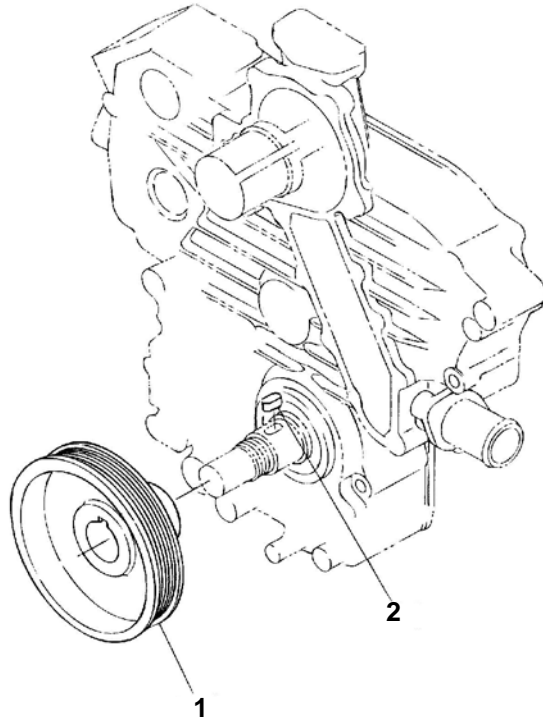

22. PULLEY

Item	Part Number	Description	Qty
1	25-39482-00	Pulley, Crankshaft	1
2	25-37700-00	Key, Feather	1