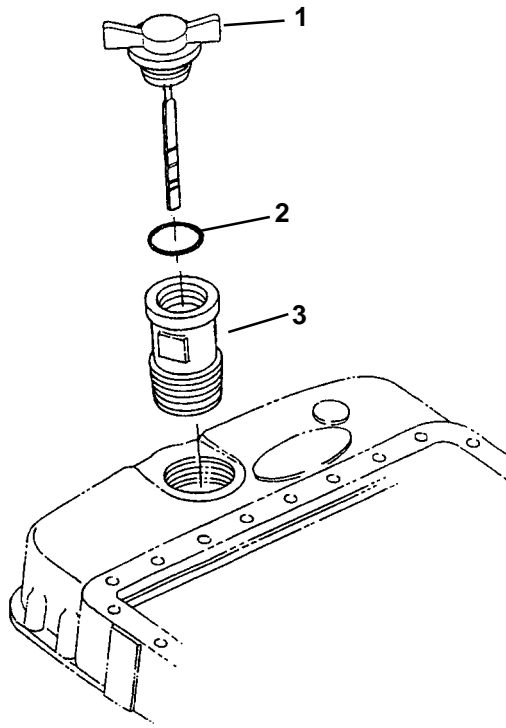

7. DIPSTICK

Item	Part Number	Description	Qty
1	25-15070-00	Dipstick / Fill Cap	1
2	25-37310-00	O-Ring	1
3	25-15071-00	Tube, Oil Fill	1