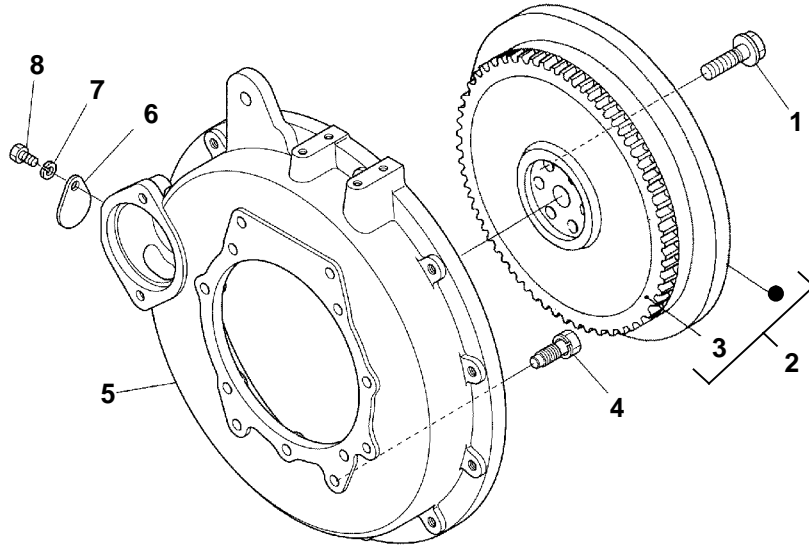

12. FLYWHEEL

Item	Part Number	Description	Qty
1	25-39533-00	Bolt, Flywheel	6
2	25-39532-00	Flywheel Assembly - Includes:	1
3	25-37420-12	Gear, Ring (Flywheel)	1
4	25-39001-00	Bolt	11
5	25-39448-00	Housing, Flywheel	1
6	25-39000-00	Cover	1
7	25-35687-00	Washer, Spring	1
8	25-37425-00	Bolt	1