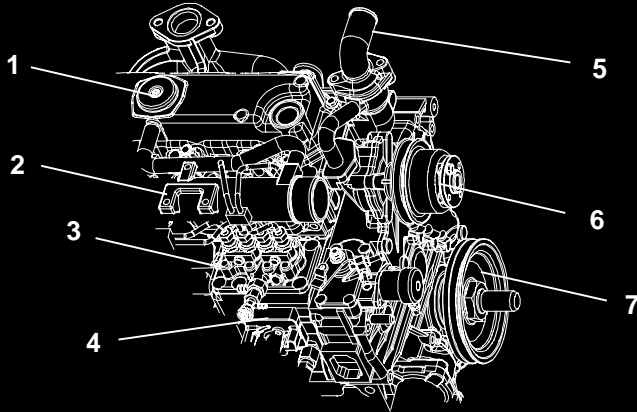

Diesel Engine

SERVICE PARTS LIST

for

V2203-DI (26-00136)

Tier 4

SERVICE PARTS LIST
for
DIESEL ENGINE
V2203-DI (26-00136)

Tier 4

INTRODUCTION