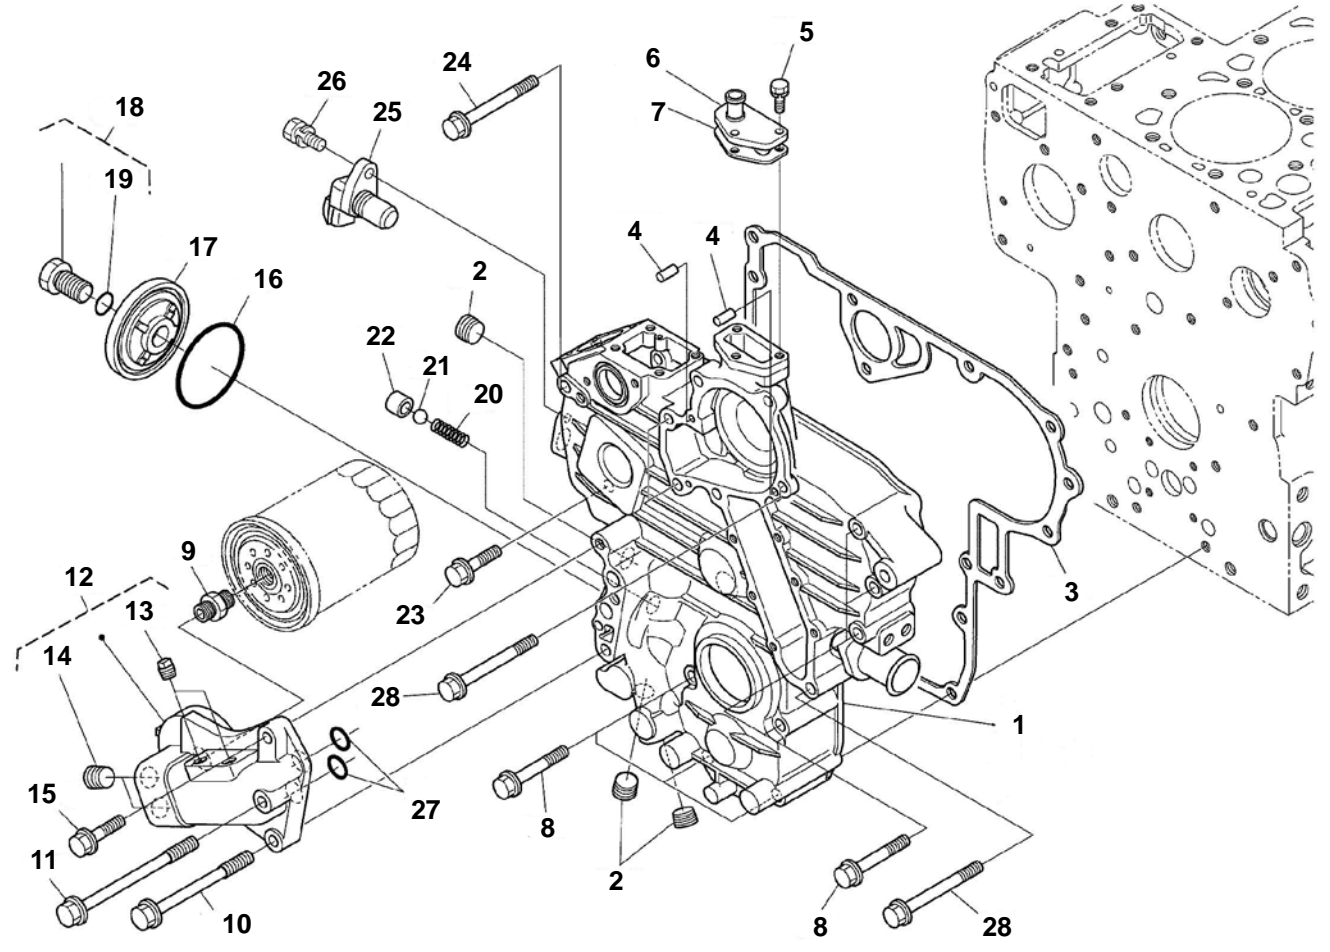

4. GEAR CASE

4. Gear Case			
Item	Part Number	Description	Qty
1	25-39607-00	Gear Case Cover, Assembly - Includes:	1
2	29-70163-00	Plug	3
3	25-39561-00	Gasket	1
4	25-37695-00	Pin, Straight	2
5	25-35704-00	Bolt	3
6	25-37155-00	Flange, Water Return	1
7	25-37156-00	Gasket, Return Flange	1
8	25-15535-00	Bolt, Flange	7
9	25-39321-00	Joint, Pipe	1
10	25-15536-00	Bolt, Flange	1
11	25-15537-00	Bolt, Flange	1
12	25-15538-00	Base, Oil Filter - Includes:	1
13	29-70163-00	Plug	2
14	25-39436-00	Plug	2
15	25-39711-00	Bolt	1
16	25-37158-00	O-Ring	1
17	25-15532-00	Cover	1
18	25-15533-00	Bolt - Includes:	2
19	25-37142-00	O-Ring	1
20	25-37152-00	Spring	11
21	25-37154-00	Ball	1
22	25-39066-00	Seat, Valve	1
23	25-39394-00	Bolt, Flange	1
24	25-39064-00	Bolt, Flange	2
25	25-38771-00	Sensor, Revolution (Speed)	1
26	25-36710-00	Bolt	1
27	25-37142-00	O-Ring	2
28	25-39710-00	Bolt	1 / 2