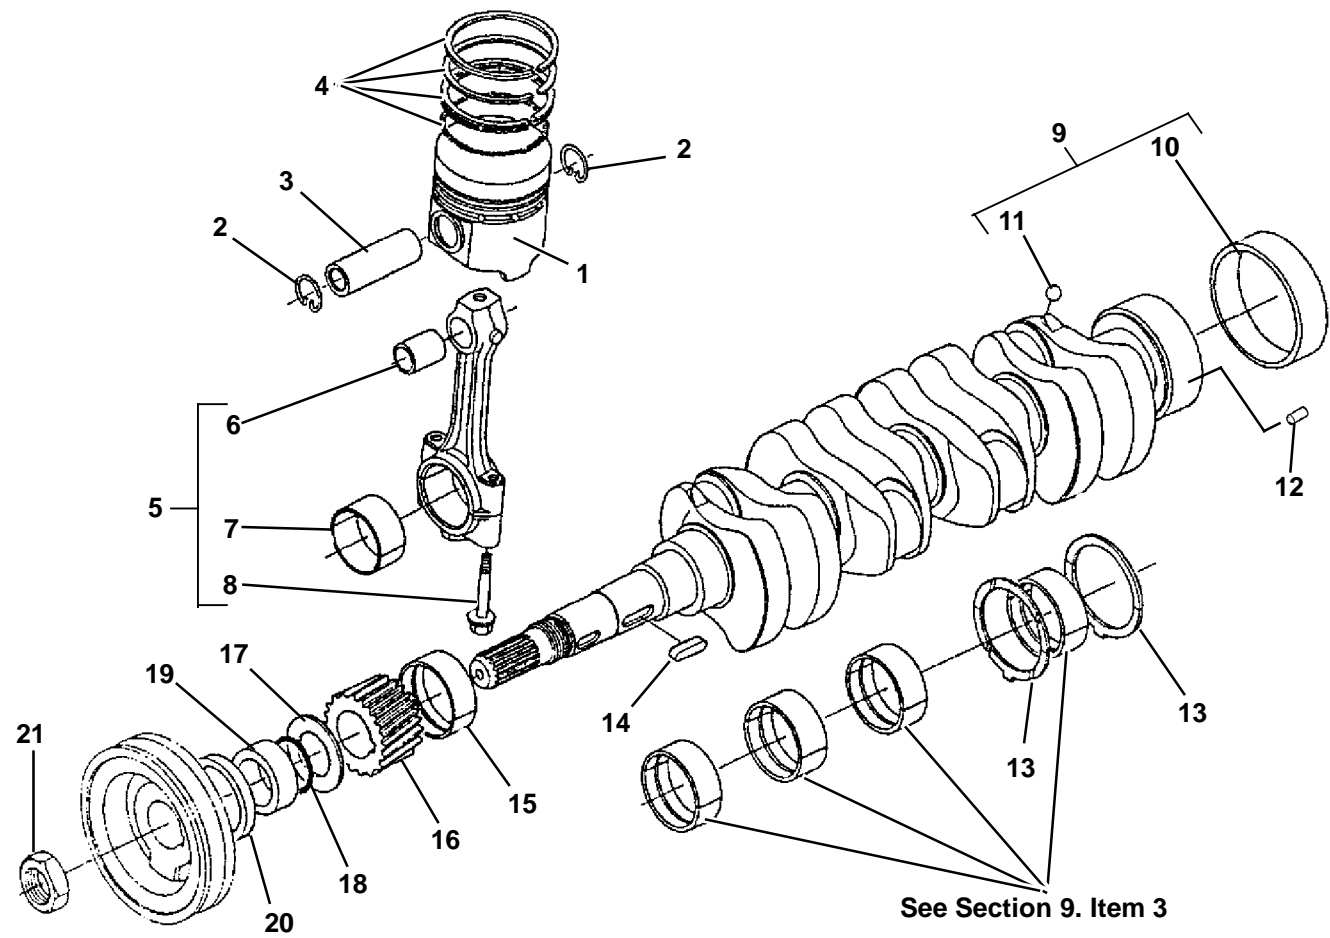

11. PISTON AND CRANKSHAFT

11. PISTON AND CRANKSHAFT

Item	Part Number	Description	Qty
1	25-15583-00	Piston, STD - Includes:	4
	25-39723-00	Piston, (+0.25MM) - Includes:	
2	25-39416-00	Cir-Clip, Piston Pin	8
3	25-15572-00	Pin, Piston	4
4	25-39442-00	Ring Set, STD	4
	25-39443-00	Ring Set, (+0.25MM)	
5	25-39112-00	Connecting Rod, Assembly - Includes:	4
6	25-38121-00	Bushing, Piston Pin	4
7	25-39122-00	Bearing, Rod STD	4
	25-38122-01	Bearing, Rod (+0.2MM)	
	25-38122-02	Bearing, Rod (+0.4MM)	
8	25-39724-00	Bolt, Connecting Rod	8
9	25-39534-00SV	Crankshaft - Includes:	1
10	25-37385-02	Wear Sleeve, Crankshaft Rear	1
11	25-34169-00	Ball	4
12	25-39535-00	Pin, Alignment	1
13	25-39403-00	Thrust washer, Kit STD	1
	25-39404-00	Thrust washer, Kit (0.2MM)	
	25-39405-00	Thrust washer, Kit (0.4MM)	
14	25-39446-00	Key Feather	1
15	25-39400-00	Bearing #1 Front Main STD	1
	25-39401-00	Bearing #1 Front Main (-0.2MM)	
	25-39402-00	Bearing #1 Front Main (-0.4MM)	
16	25-39445-00	Gear, Crankshaft	1
17	25-39347-00	Slinger, Oil	1
18	25-37389-00	O-Ring	1
19	25-37388-00	Wear Sleeve, Crankshaft Front	1
20	25-37396-01	Seal, Front	1
21	25-37390-00	Nut, Crankshaft	1