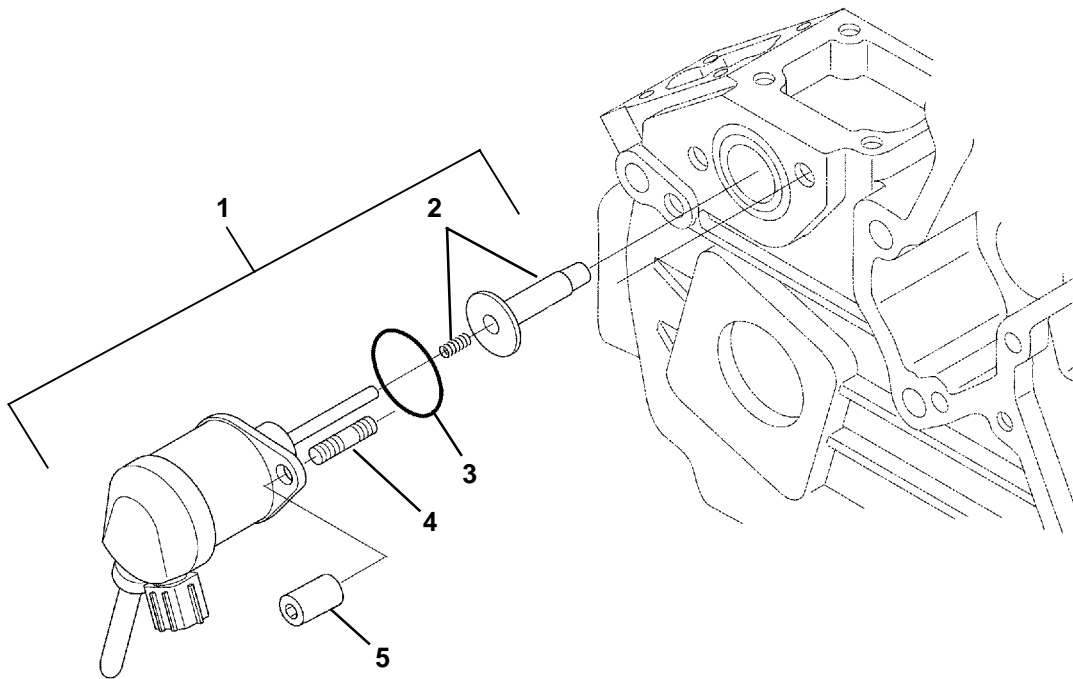

15. FUEL/SPEED ACTUATOR

Item	Part Number	Description	Qty
1	25-38773-00	Solenoid Assembly - Includes:	1
2	25-38772-00	Guide, Solenoid	1
3	25-15547-00	O-Ring	1
4	25-37672-00	Stud	2
5	25-15548-00	Nut	2