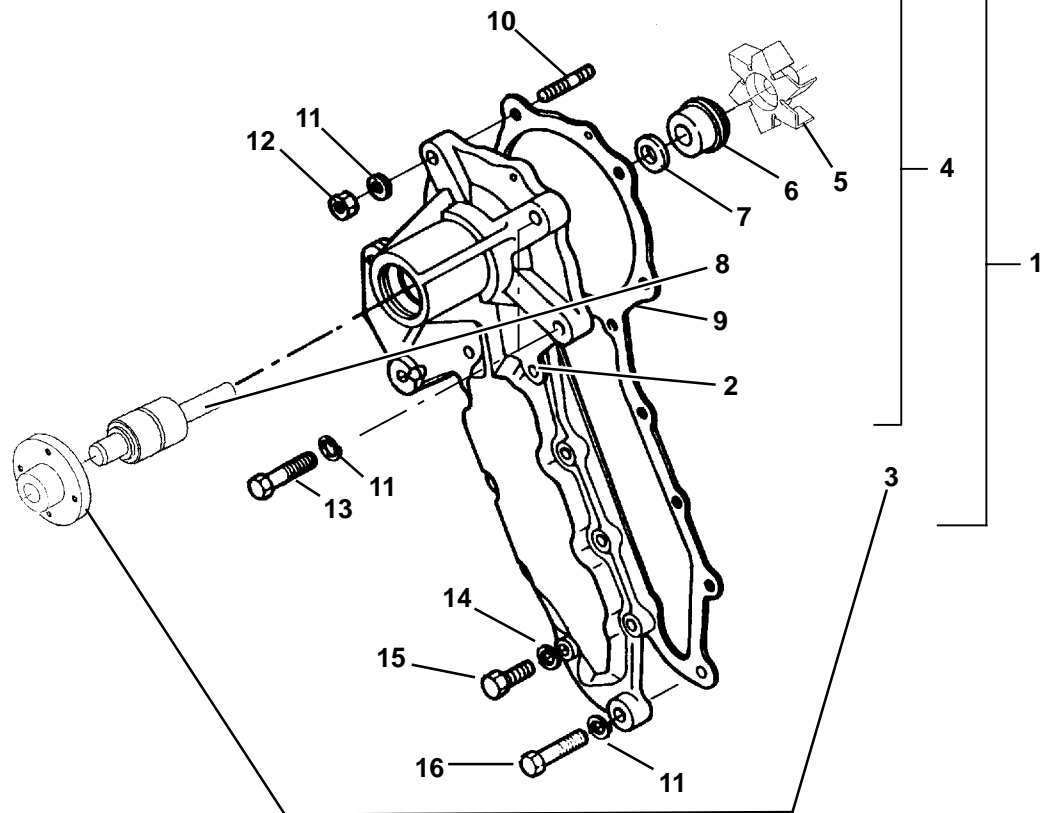

27. WATER PUMP

Item	Part Number	Description	Qty
1	25-15568-00SV	Pump Assembly, Water - Includes:	1
2	NSS	Body, Water Pump	1
3	25-37580-05	Flange, Water Pump	1
4	25-37580-20	Kit, Water Pump - Includes:	1
5	NSS	Impeller, Water Pump	1
6	NSS	Seal, Water Pump	1
7	NSS	Slinger	1
8	NSS	Shaft, Water Pump	1
9	25-15569-00	Gasket, Water Pump	1
10	25-37671-00	Stud	2
11	25-35687-00	Washer, Spring	7
12	25-35685-00	Nut, Hex M8	2
13	25-38718-00	Bolt, M8-1.25 x 28MM	2
14	25-35692-00	Washer, Spring, M6	8
15	25-39084-00	Bolt, M6-1.00 x 18MM	8
16	25-37148-00	Bolt, M8 X 87 MM Long - Grade 7	3