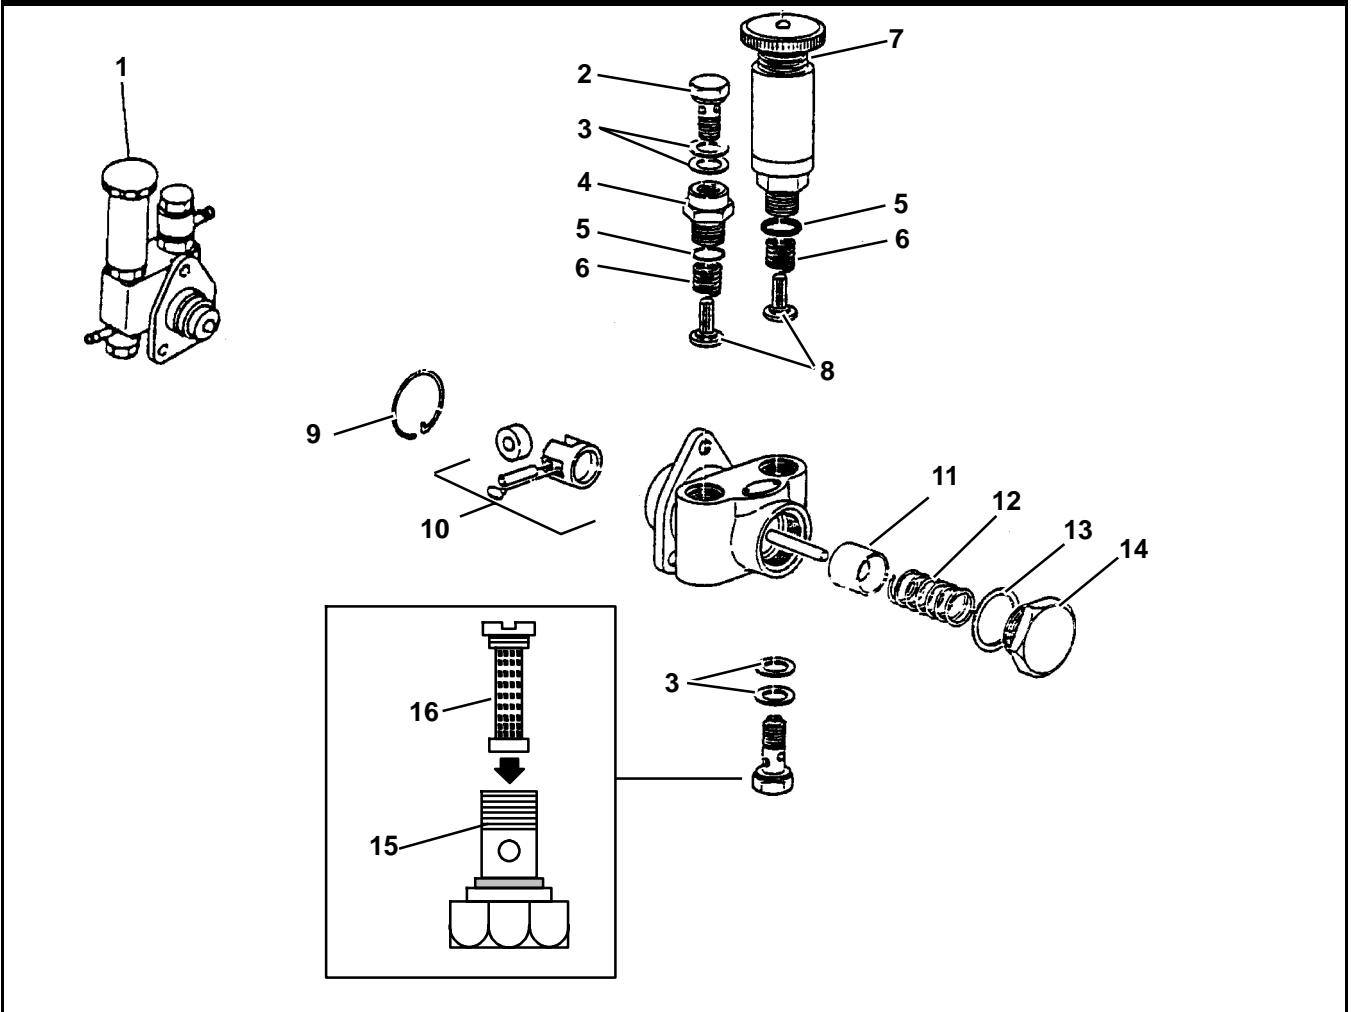

21. FUEL PUMP ASSEMBLY

Item	Part Number	Description	Qty
1	25-38666-00	Pump Assembly, Fuel Lift - Includes:	1
2	25-38666-14	Bolt, Banjo	1
3	25-38666-13	Gasket, Copper O-Ring	4
4	25-38666-08	Adapter	1
5	25-38666-09	O-Ring	2
6	25-38666-07	Spring, Pump Valve	2
7	25-38666-11	Pump, Hand Priming	1
8	29-50052-50	Valve, Fuel Pump	2
9	25-38666-10	Cir-Clip	1
10	25-38666-05	Tappet Assembly	1
11	25-38666-01	Piston, Fuel Pump	1
12	25-38666-02	Spring, Fuel Pump	1
13	25-38666-04	Gasket, Copper O-Ring	1
14	25-38666-03	Plug, Fuel Pump	1
15	25-38666-12	Bolt, Eye Joint - Includes:	1
16	25-38666-16	Filter (Brass)	1