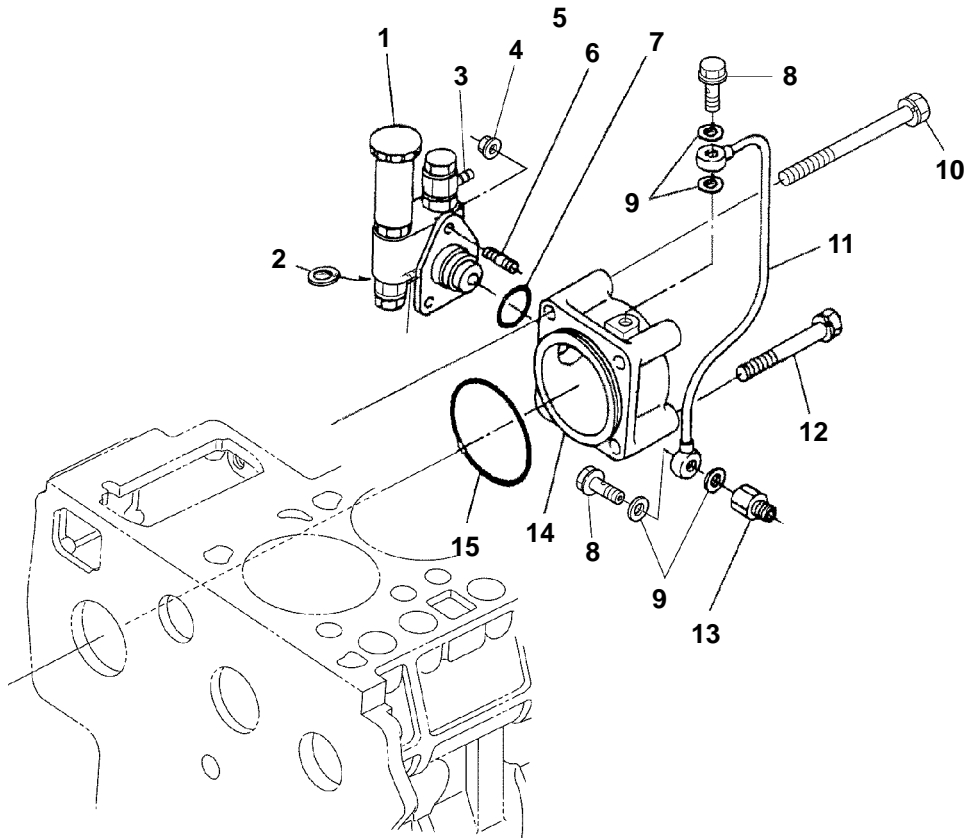

20. FUEL PUMP

Item	Part Number	Description	Qty
1	25-38666-00	Pump Assembly, Fuel Lift	1
2	25-39741-00	Gasket	1
3	25-37594-00	Banjo, Fitting	2
4	25-35684-00	Nut, M6	3
5	25-35692-00	Washer, Spring, M6	3
6	25-36715-00	Stud	3
7	25-38667-00	O-Ring	1
8	25-38670-00	Bolt, Banjo	2
9	25-35136-05	Gasket, Copper O-Ring	4
10	25-38668-00	Bolt	2
11	25-38665-00	Pipe, Oil Feed Lift Pump	1
12	25-37449-00	Bolt	2
13	25-38669-00	Fitting	1
14	25-38663-00	Holder, Fuel Lift Pump	1
15	25-38664-00	O-Ring	1