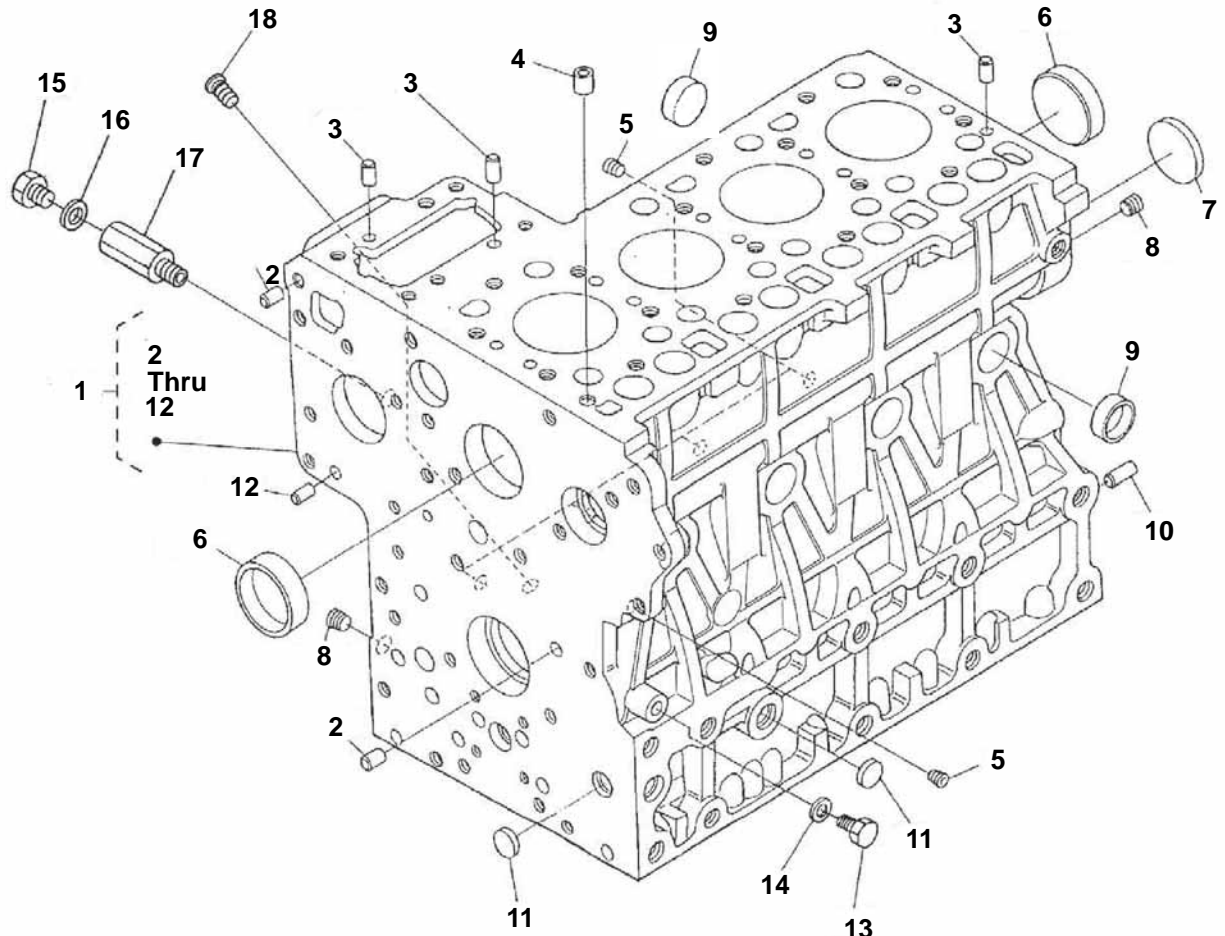

1. CRANKCASE

Item	Part Number	Description	Qty
1	25-39701-00	CrankCase, Assembly - Includes:	1
2	25-37695-00	Pin, Straight	2
3	25-37035-00	Pin, Straight	3
4	25-35031-00	Pin, Pipe	1
5	25-37026-00	Plug	5
6	25-37033-00	Cap, Sealing	2
7	25-15004-00	Cap, Sealing	1
8	25-37028-00	Plug	2
9	25-37032-00	Cap, Sealing	6
10	25-37036-00	Pin, Straight	1
11	25-39015-00	Cap, Sealing	3
12	25-37034-00	Pin, Straight	2
13	25-39600-00	Plug	1
14	25-35136-05	Gasket, Copper O-Ring	1
15	25-39360-00	Plug	1
16	25-39361-00	Gasket	1
17	25-39362-00	Adapter, Drain Cock	1
18	25-15009-00	Plug, Oil Gauge	1

2. OIL PAN

Item	Part Number	Description	Qty
1	25-39702-00	Pan, Oil 2 Piece Top	1
2	25-39028-00	Gasket, Oil Pan Cover 2 Piece	1
3	25-39026-00	Cover, Oil Pan 2 Piece Bottom	1
4	25-39703-00	Bolt	20
5	25-39704-00	Bolt, M10	8
6	25-34032-00SV	Plug & Gasket - Includes:	1
7	25-36739-00	Gasket, Copper O-Ring	1
8	25-39024-00	Bolt, M8 X 16 MM Long Grade 7	1
9	25-37079-00	Screen Filter, Oil Pump Pickup	1
10	25-39276-00	Gasket, Copper O-Ring	1
11	25-39277-00	Plug	1
12	25-39027-00	Gasket, Oil Pan	1
13	25-39029-00	Plug	1
14	25-15073-00	Gasket, Copper O-Ring	1
15	25-39032-00	O-Ring, Oil Pickup Tube	1
16	25-39432-00	Bolt, Metric, M10	16

3. CYLINDER HEAD

Item	Part Number	Description	Qty
1	25-39433-00	Cylinder Head - Includes:	1
2	25-39036-00	Guide, Intake (Ream To Size)	4
3	25-15357-00	Guide, Exhaust (Ream To Size)	4
4	25-37107-00	Cap, Sealing	1
5	25-37106-00	Cap, Sealing	12
6	25-37108-00	Plug	2
7	25-39357-00	Seat, Exhaust Valve	4
8	25-39356-00	Seat, Intake Valve	4
9	25-15029-00	Lifting Eye	2
10	25-39709-00	Washer, Plain M8	1
11	25-39708-00	Washer, Spring M8	1
12	25-35685-00	Nut, Hex M8	1
13	25-39707-00	Stud	2
14	25-39434-00	Gasket, Cylinder Head (1.25MM Thick)	1
15	25-38528-00	Bolt, Cylinder Head	18
16	25-37657-00	Bolt	1