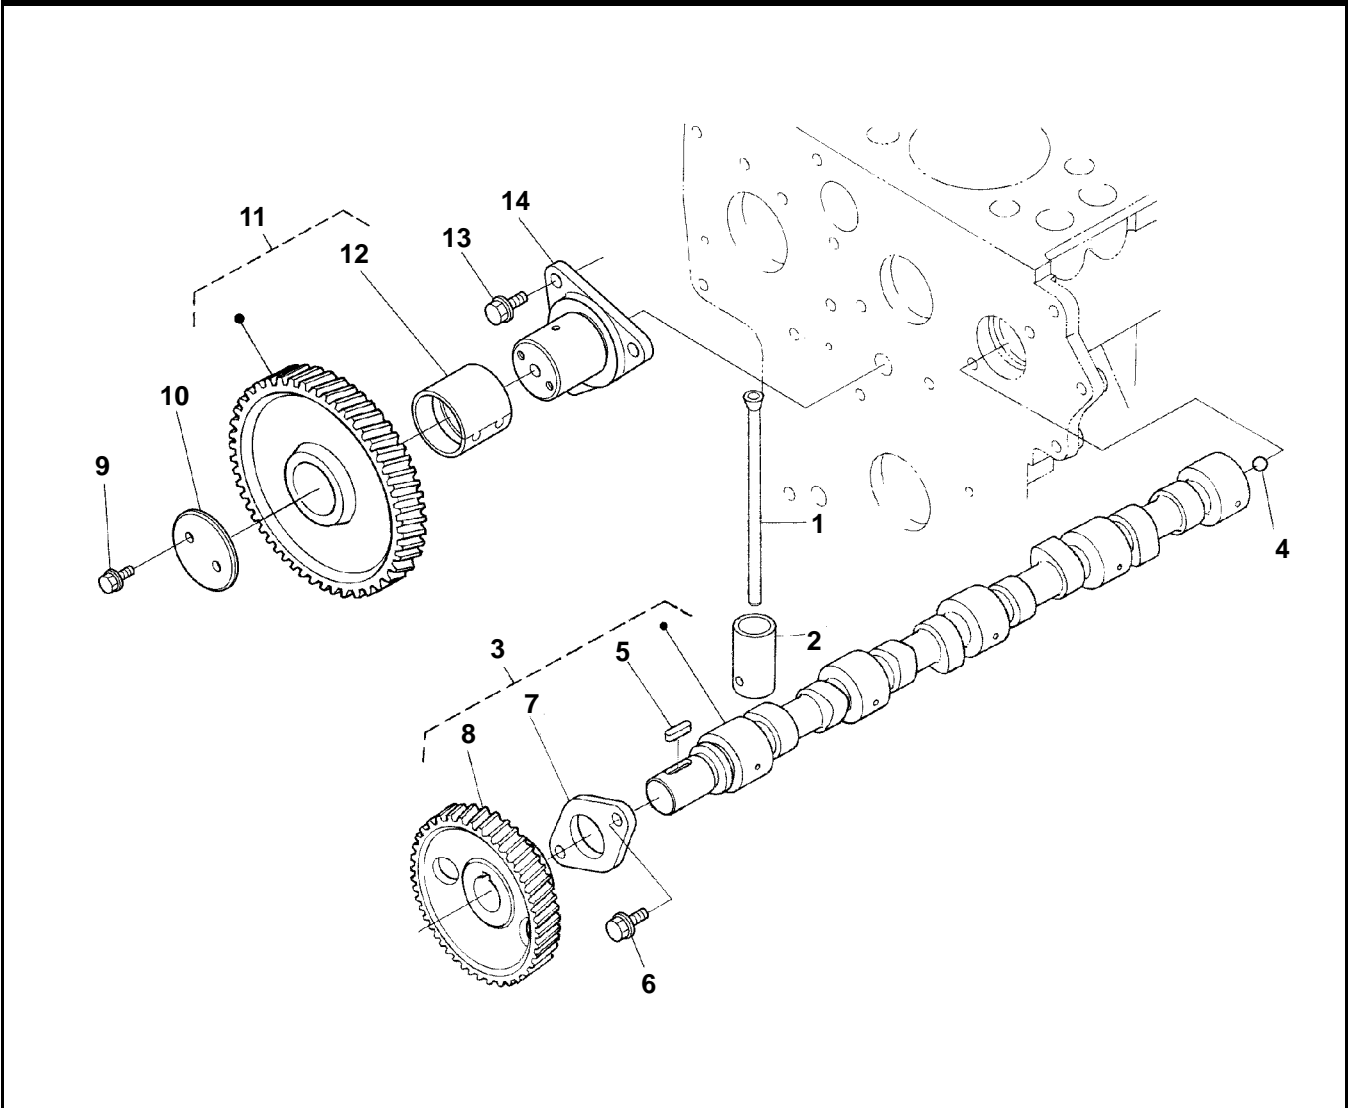

10. CAMSHAFT AND IDLER GEAR SHAFT

Item	Part Number	Description	Qty
1	25-39439-00	Push rod	8
2	25-39100-00	Tappet	8
3	25-15582-00	Camshaft Assembly - Includes:	1
4	25-34169-00	Ball	1
5	25-37700-00	Key Feather	1
6	25-39716-00	Bolt	2
7	25-39383-00	Thrust Plate, Camshaft	1
8	25-37352-00	Gear, Camshaft	1
9	945721	Bolt, Flange	1
10	25-39719-00	Collar	1
11	25-39717-00	Gear, Idler - Includes:	1
12	25-39718-00	Bushing, Idler Gear	1
13	25-39716-00	Bolt	3
14	25-39720-00	Shaft, Idler Gear	1