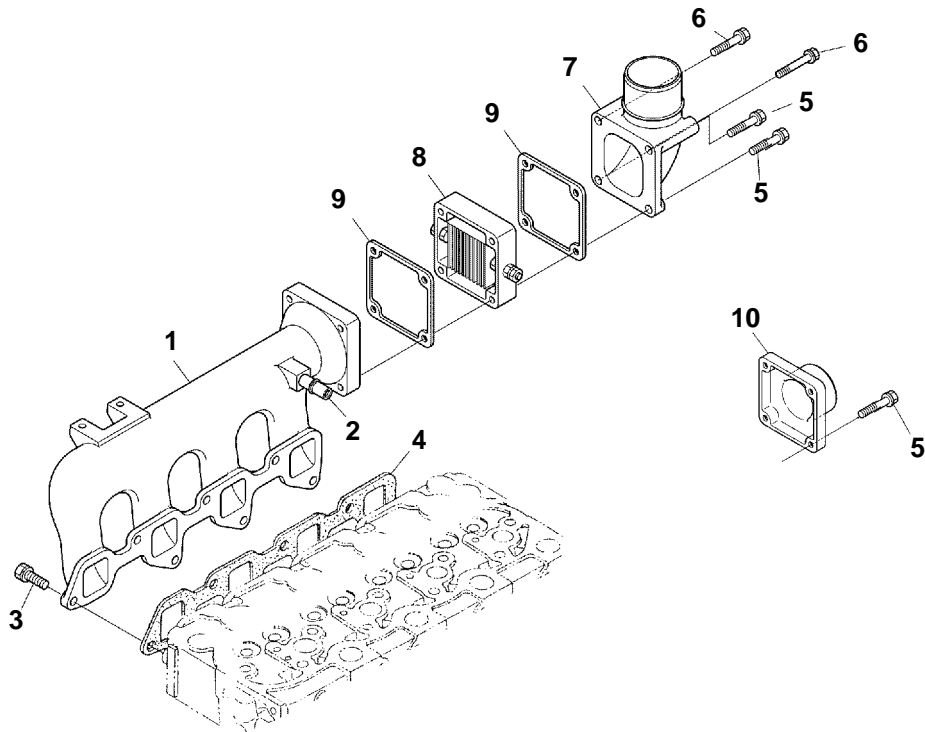

29. INTAKE MANIFOLD

Item	Part Number	Description	Qty
1	25-39590-00	Assembly, Manifold, Intake - Includes:	1
2	25-38727-00	Pipe, Water Return	1
3	25-37659-00	Bolt	7
4	25-39188-00	Gasket	1
5	25-39471-00	Bolt, Flange	A/R
6	25-39065-00	Bolt, Flange	1
7	25-39473-00	Flange, Air Cleaner - 90°	1
8	25-39421-00	Heater, Intake Air	1
9	25-39422-00	Gasket, Flange	2
10	25-39481-00	Flange, Air Cleaner - Straight	1